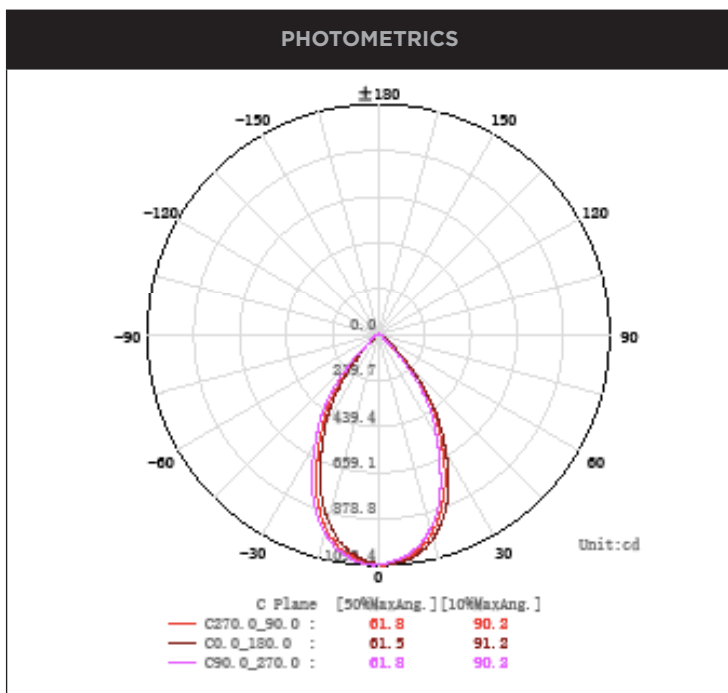

PRODUCT DETAILS	
MATERIAL	ALUMINIUM + PC
COLOUR / FINISH	TEXTURED MATT BLACK OR WHITE
COLOUR TEMP.	2700K | 3000K | 4000K | 5000K | 5700K
INPUT VOLTAGE	240V AC (REMOTE DRIVER WITH FLEX AND PLUG)
LAMP BASE	17W BUILT IN LED
DIMMING	TRIAC OR DALI
CRI:	90+
BEAM ANGLE	60°
TILT	20°
CUT OUT	90MM
IC-4 RATING	YES
IP RATING	IP44
WARRANTY	5 YEARS REPLACEMENT

ALUMINIUM BLACK		
HCP-81220517 (Triac Dimmable)	2700K	1191LM
	3000K	1202LM
	4000K	1297LM
HCP-81240517 (Dali Dimmable)	5000K	1365LM
	5700K	1397LM

ALUMINIUM WHITE		
HCP-81320517 (Triac Dimmable)	2700K	1191LM
	3000K	1202LM
	4000K	1297LM
HCP-81340517 (Dali Dimmable)	5000K	1365LM
	5700K	1397LM

OPTIONAL REFLECTORS		
	80090-15	15°
	80090-28	28°
	80090-40	40°