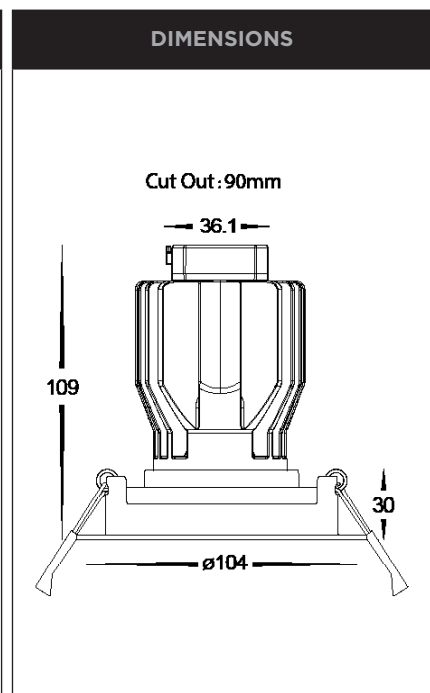

PRODUCT DETAILS	
MATERIAL	ALUMINIUM + PC
COLOUR / FINISH	TEXTURED MATT BLACK OR WHITE
COLOUR TEMP.	2700K | 3000K | 4000K | 5000K | 5700K
INPUT VOLTAGE	240V AC (REMOTE DRIVER WITH FLEX AND PLUG)
LAMP BASE	17W BUILT IN LED
DIMMING	TRIAC OR DALI
CRI:	90+
BEAM ANGLE	60°
TILT	20°
CUT OUT	90MM
IC-4 RATING	YES
IP RATING	IP44
WARRANTY	5 YEARS REPLACEMENT

ALUMINIUM BLACK		
HCP-81220517 (Triac Dimmable)	2700K	1191LM
	3000K	1202LM
	4000K	1297LM
HCP-81240517 (Dali Dimmable)	5000K	1365LM
	5700K	1397LM

ALUMINIUM WHITE		
HCP-81320517 (Triac Dimmable)	2700K	1191LM
	3000K	1202LM
	4000K	1297LM
HCP-81340517 (Dali Dimmable)	5000K	1365LM
	5700K	1397LM

OPTIONAL REFLECTORS		
	80090-15	15°
	80090-28	28°
	80090-40	40°