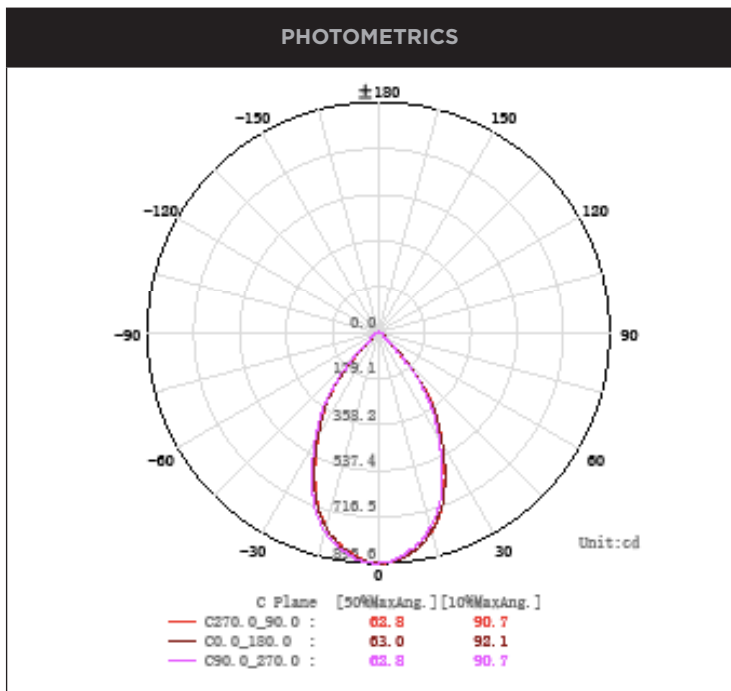

PRODUCT DETAILS	
MATERIAL	ALUMINIUM + PC
COLOUR / FINISH	TEXTURED MATT BLACK AND WHITE
COLOUR TEMP.	2700K | 3000K | 4000K | 5000K | 5700K
INPUT VOLTAGE	240V AC (REMOTE DRIVER WITH FLEX AND PLUG)
LAMP BASE	13W BUILT IN LED
DIMMING	TRIAC OR DALI
CRI:	90+
BEAM ANGLE	60°
TILT	NO
CUT OUT	90MM
IC-4 RATING	YES
IP RATING	IP44
WARRANTY	5 YEARS REPLACEMENT

ALUMINIUM BLACK		
HCP-81220413 (Triac Dimmable)	2700K	980LM
	3000K	965LM
	4000K	959LM
HCP-81240413 (Dali Dimmable)	5000K	1072LM
	5700K	1089LM

ALUMINIUM WHITE		
HCP-81320413 (Triac Dimmable)	2700K	980LM
	3000K	965LM
	4000K	959LM
HCP-81340413 (Dali Dimmable)	5000K	1072LM
	5700K	1089LM

OPTIONAL REFLECTORS		
	80090-15	15°
	80090-28	28°
	80090-40	40°