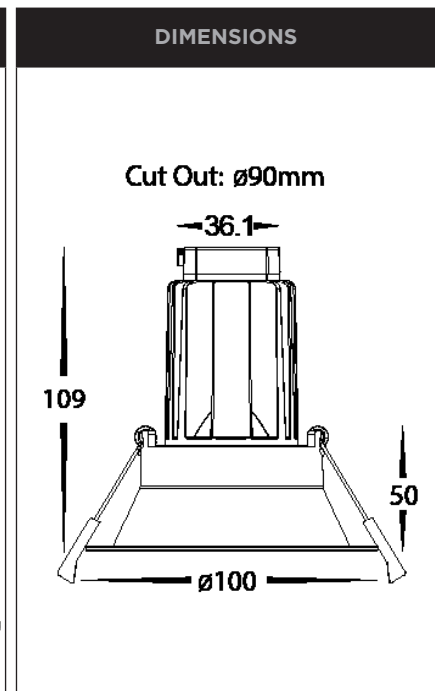

PRODUCT DETAILS	
MATERIAL	ALUMINIUM + PC
COLOUR / FINISH	TEXTURED MATT BLACK AND WHITE
COLOUR TEMP.	2700K | 3000K | 4000K | 5000K | 5700K
INPUT VOLTAGE	240V AC (REMOTE DRIVER WITH FLEX AND PLUG)
LAMP BASE	13W BUILT IN LED
DIMMING	TRIAC OR DALI
CRI:	90+
BEAM ANGLE	60°
TILT	NO
CUT OUT	90MM
IC-4 RATING	YES
IP RATING	IP44
WARRANTY	5 YEARS REPLACEMENT

ALUMINIUM BLACK		
HCP-81220413 (Triac Dimmable)	2700K	980LM
	3000K	965LM
	4000K	959LM
HCP-81240413 (Dali Dimmable)	5000K	1072LM
	5700K	1089LM

ALUMINIUM WHITE		
HCP-81320413 (Triac Dimmable)	2700K	980LM
	3000K	965LM
	4000K	959LM
HCP-81340413 (Dali Dimmable)	5000K	1072LM
	5700K	1089LM

OPTIONAL REFLECTORS		
	80090-15	15°
	80090-28	28°
	80090-40	40°