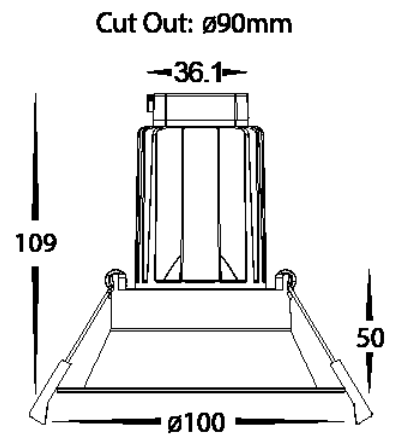

OPTIONAL REFLECTORS

80090-15 15°

80090-28 28°

80090-40 40°

PHOTOMETRICS

OTHER IMAGES

DIMENSIONS

ADDRESS: 8/133 Beauchamp Road, Matraville, N.S.W., 2036