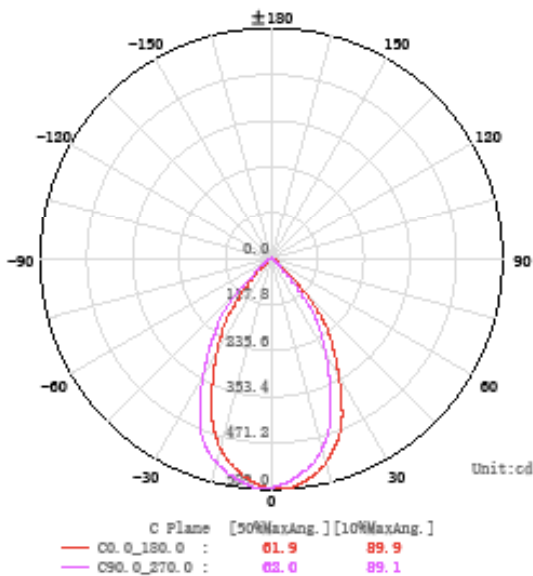

OPTIONAL REFLECTORS

80090-15 15°

80090-28 28°

80090-40 40°

PHOTOMETRICS

OTHER IMAGES

DIMENSIONS

ADDRESS: 8/133 Beauchamp Road, Matraville, N.S.W., 2036