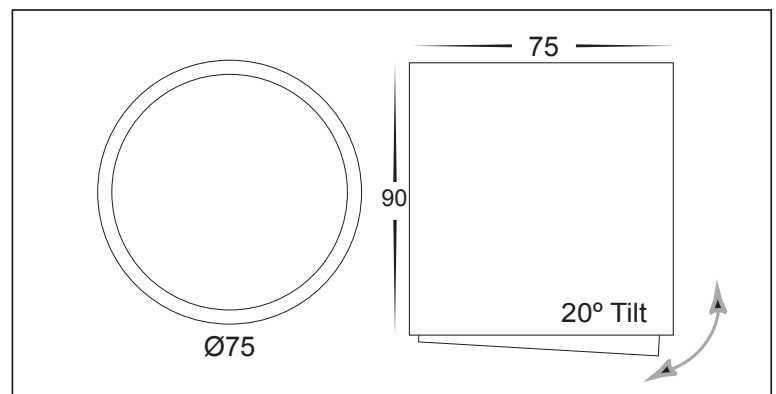

PRODUCT DATA

7W DALI DIMMABLE DOWNLIGHTS	
MATERIAL	ALUMINIUM
COLOUR/FINISH	MATT BLACK OR MATT WHITE
COLOUR TEMP.	3000K 4000K 5500K (TRI-COLOUR)
LUMEN OUTPUT	604LM 641LM 708LM
INPUT VOLTAGE	240v AC (REMOTE DRIVER)
BUILT-IN LED	7w
DIMMING	DALI DIMMABLE
CRI	Ra >90
BEAM ANGLE	60°
TILT	20°
IP RATING	IP20

PRODUCT ORDERING

ALUMINIUM BLACK				
	HCP-8020704	7W LED	3000K	604LM
			4000K	641LM
			5500K	708LM
ALUMINIUM WHITE				
	HCP-8030704	7W LED	3000K	604LM
			4000K	641LM
			5500K	708LM

PHOTOMETRICS

OTHER DATA