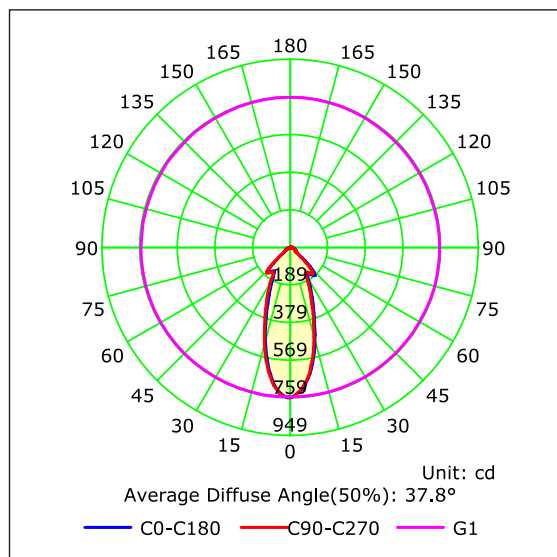

PRODUCT DATA

7W DALI DIMMABLE DOWNLIGHTS	
MATERIAL	ALUMINIUM
COLOUR/FINISH	MATT BLACK OR MATT WHITE
COLOUR TEMP.	3000K 4000K 5500K (TRI-COLOUR)
LUMEN OUTPUT	604LM 641LM 708LM
INPUT VOLTAGE	240v AC (REMOTE DRIVER)
BUILT-IN LED	7w
DIMMING	DALI DIMMABLE
CRI	Ra >90
BEAM ANGLE	60°
TILT	20°
IP RATING	IP20

PRODUCT ORDERING

ALUMINIUM BLACK				
	HCP-8020704	7W LED	3000K	604LM
			4000K	641LM
			5500K	708LM
ALUMINIUM WHITE				
	HCP-8030704	7W LED	3000K	604LM
			4000K	641LM
			5500K	708LM

PHOTOMETRICS

OTHER DATA