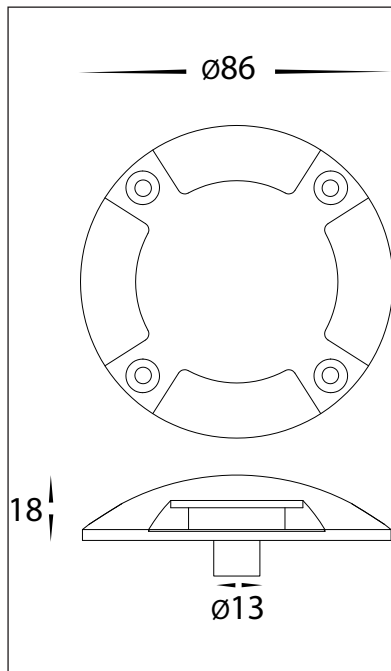

1.5W FOUR WAY DIRECTIONAL DECK LIGHTS

FOUR WAY DIRECTIONAL DECK LIGHTS	
MATERIAL	316 STAINLESS STEEL OR SOLID BRASS
COLOUR / FINISH	STAINLESS STEEL, ANTIQUE BRASS, MATT TEXTURED BLACK STAINLESS STEEL
COLOUR TEMP	3000K 4000K 5000K
LUMEN OUTPUT	4 X 30LM 4 X 35LM 4 X 35LM
INPUT VOLTAGE	24V DC
BUILT IN LED	1.5W LED
DIMMING	NO
CRI	RA >90
BEAM ANGLE	120°
IP RATING	IP65
IK RATING	IK10
TRAFFICABLE	UP TO 500KGS
WARRANTY	5 YEARS REPLACEMENT

316 STAINLESS STEEL			
HCP-271423	1.5W LED	3000K	4 X 30LM
HCP-271424		4000K	4 X 35LM
HCP-271425		5000K	4 X 35LM
ANTIQU BRASS			
HCP-276423	1.5W LED	3000K	4 X 30LM
HCP-276424		4000K	4 X 35LM
HCP-276425		5000K	4 X 35LM
MATT TEXTURED BLACK STAINLESS STEEL			
HCP-272423	1.5W LED	3000K	4 X 30LM
HCP-272424		4000K	4 X 35LM
HCP-272425		5000K	4 X 35LM