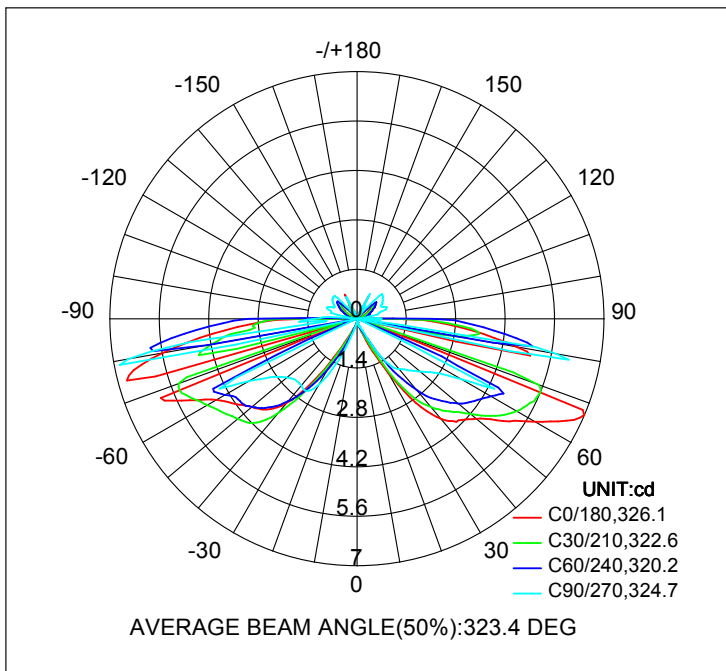

FOUR WAY DIRECTIONAL DECK LIGHTS	
MATERIAL	316 STAINLESS STEEL OR SOLID BRASS
COLOUR / FINISH	STAINLESS STEEL, ANTIQUE BRASS, MATT TEXTURED BLACK STAINLESS STEEL
COLOUR TEMP	3000K | 4000K | 5000K
LUMEN OUTPUT	4 X 30LM | 4 X 35LM | 4 X 35LM
INPUT VOLTAGE	24V DC
BUILT IN LED	1.5W LED
DIMMING	NO
CRI	RA >90
BEAM ANGLE	120°
IP RATING	IP65
IK RATING	IK10
TRAFFICABLE	UP TO 500KGS
WARRANTY	5 YEARS REPLACEMENT

316 STAINLESS STEEL			
HCP-271423	1.5W LED	3000K	4 X 30LM
HCP-271424		4000K	4 X 35LM
HCP-271425		5000K	4 X 35LM
ANTIQU BRASS			
HCP-276423	1.5W LED	3000K	4 X 30LM
HCP-276424		4000K	4 X 35LM
HCP-276425		5000K	4 X 35LM
MATT TEXTURED BLACK STAINLESS STEEL			
HCP-272423	1.5W LED	3000K	4 X 30LM
HCP-272424		4000K	4 X 35LM
HCP-272425		5000K	4 X 35LM