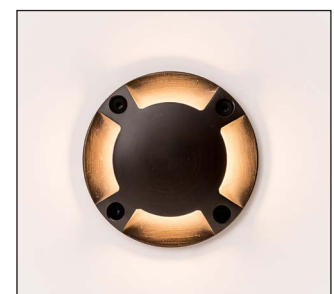

1.5W FOUR WAY DIRECTIONAL DECK LIGHTS

FOUR WAY DIRECTIONAL DECK LIGHTS	
MATERIAL	316 STAINLESS STEEL OR SOLID BRASS
COLOUR / FINISH	STAINLESS STEEL, ANTIQUE BRASS, MATT TEXTURED BLACK STAINLESS STEEL
COLOUR TEMP	3000K 4000K 5000K
LUMEN OUTPUT	4 X 30LM 4 X 35LM 4 X 35LM
INPUT VOLTAGE	24V DC
BUILT IN LED	1.5W LED
DIMMING	NO
CRI	RA >90
BEAM ANGLE	120°
IP RATING	IP65
IK RATING	IK10
TRAFFICABLE	UP TO 500KGS
WARRANTY	5 YEARS REPLACEMENT

316 STAINLESS STEEL			
HCP-271423	1.5W LED	3000K	4 X 30LM
HCP-271424		4000K	4 X 35LM
HCP-271425		5000K	4 X 35LM
ANTIQU BRASS			
HCP-276423	1.5W LED	3000K	4 X 30LM
HCP-276424		4000K	4 X 35LM
HCP-276425		5000K	4 X 35LM
MATT TEXTURED BLACK STAINLESS STEEL			
HCP-272423	1.5W LED	3000K	4 X 30LM
HCP-272424		4000K	4 X 35LM
HCP-272425		5000K	4 X 35LM