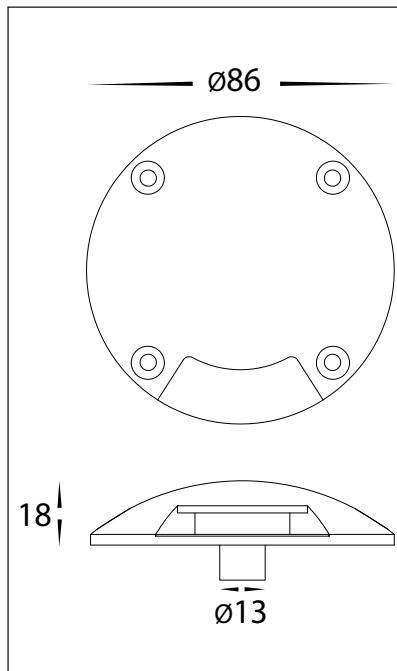

1.5W ONE WAY DIRECTIONAL DECK LIGHTS

ONE WAY DIRECTIONAL DECK LIGHTS	
MATERIAL	316 STAINLESS STEEL OR SOLID BRASS
COLOUR / FINISH	STAINLESS STEEL, ANTIQUE BRASS, MATT TEXTURED BLACK STAINLESS STEEL
COLOUR TEMP	3000K 4000K 5000K
LUMEN OUTPUT	80LM 85LM 90LM
INPUT VOLTAGE	24V DC
BUILT IN LED	1.5W LED
DIMMING	NO
CRI	RA >90
BEAM ANGLE	120°
IP RATING	IP65
IK RATING	IK10
TRAFFICABLE	UP TO 500KGS
WARRANTY	5 YEARS REPLACEMENT

316 STAINLESS STEEL			
HCP-271123	1.5W LED	3000K	80LM
HCP-271124		4000K	85LM
HCP-271125		5000K	90LM
ANTIQUE BRASS			
HCP-276123	1.5W LED	3000K	80LM
HCP-276124		4000K	85LM
HCP-276125		5000K	90LM
MATT TEXTURED BLACK STAINLESS STEEL			
HCP-272123	1.5W LED	3000K	80LM
HCP-272124		4000K	85LM
HCP-272125		5000K	90LM