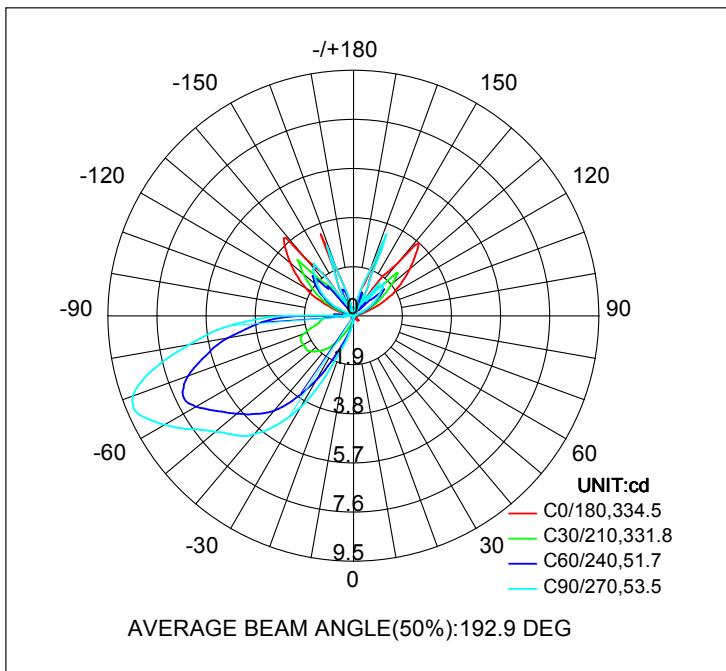

ONE WAY DIRECTIONAL DECK LIGHTS	
MATERIAL	316 STAINLESS STEEL OR SOLID BRASS
COLOUR / FINISH	STAINLESS STEEL, ANTIQUE BRASS, MATT TEXTURED BLACK STAINLESS STEEL
COLOUR TEMP	3000K | 4000K | 5000K
LUMEN OUTPUT	80LM | 85LM | 90LM
INPUT VOLTAGE	24V DC
BUILT IN LED	1.5W LED
DIMMING	NO
CRI	RA >90
BEAM ANGLE	120°
IP RATING	IP65
IK RATING	IK10
TRAFFICABLE	UP TO 500KGS
WARRANTY	5 YEARS REPLACEMENT

316 STAINLESS STEEL			
HCP-271123	1.5W LED	3000K	80LM
HCP-271124		4000K	85LM
HCP-271125		5000K	90LM
ANTIQUE BRASS			
HCP-276123	1.5W LED	3000K	80LM
HCP-276124		4000K	85LM
HCP-276125		5000K	90LM
MATT TEXTURED BLACK STAINLESS STEEL			
HCP-272123	1.5W LED	3000K	80LM
HCP-272124		4000K	85LM
HCP-272125		5000K	90LM