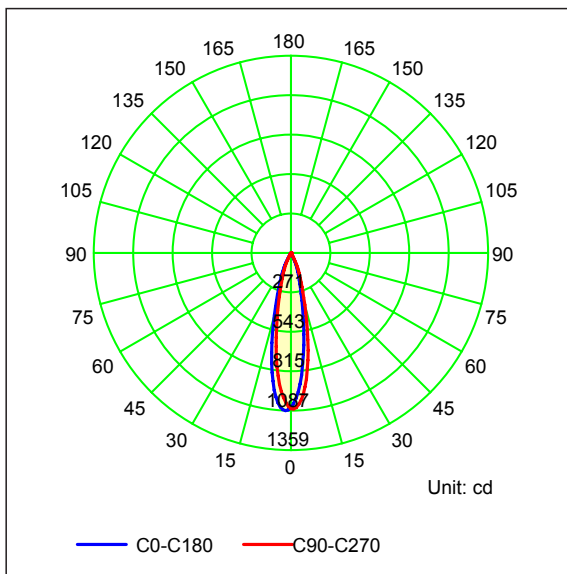

3W BLACK GARDEN LIGHT

PRODUCT DATA

3W GARDEN LIGHT	
MATERIAL	ALUMINIUM
COLOUR/FINISH	MATT BLACK
COLOUR TEMP.	3000K 4000K 5500K
LUMEN OUTPUT	222LM 223LM 224LM
INPUT VOLTAGE	24V DC
BUILT-IN LED	3W
DIMMING	NO
CRI	RA >80
BEAM ANGLE	36°
IP RATING	IP65

PRODUCT ORDERING

ALUMINIUM BLACK				
	HCP-242033	3000K	222LM	3W LED
	HCP-242034	4000K	223LM	
	HCP-242035	5500K	224LM	

PHOTOMETRICS

OTHER DATA