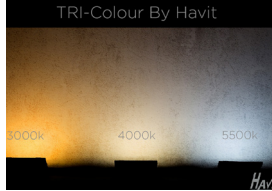

12W 316 STAINLESS STEEL GARDEN LIGHT

12W GARDEN LIGHT	
MATERIAL	316 STAINLESS STEEL
COLOUR / FINISH	GLOSS STAINLESS STEEL
COLOUR TEMP	3000K | 4000K | 5500K (TRI-COLOUR)
LUMEN OUTPUT	845LM | 998LM | 1003LM
INPUT VOLTAGE	24V DC
BUILT IN LED	12W LED
DIMMING	NON-DIMMABLE
CRI	RA >80
BEAM ANGLE	60°
IP RATING	IP65
WARRANTY	5 YEARS REPLACEMENT

316 STAINLESS STEEL			
HCP-241120	3000K	845LM	12W LED
	4000K	998LM	
	5500K	1003LM	

PHOTOMETRICS

Web: www.havitcommercial.com.au
Email: sales@havitcommercial.com.au
Phone: 02 9381 8383
ADDRESS: 8/133 Beauchamp Road, Matraville, N.S.W., 2036

Warranty Terms & Conditions

Wall Lights

Compatible LED Drivers