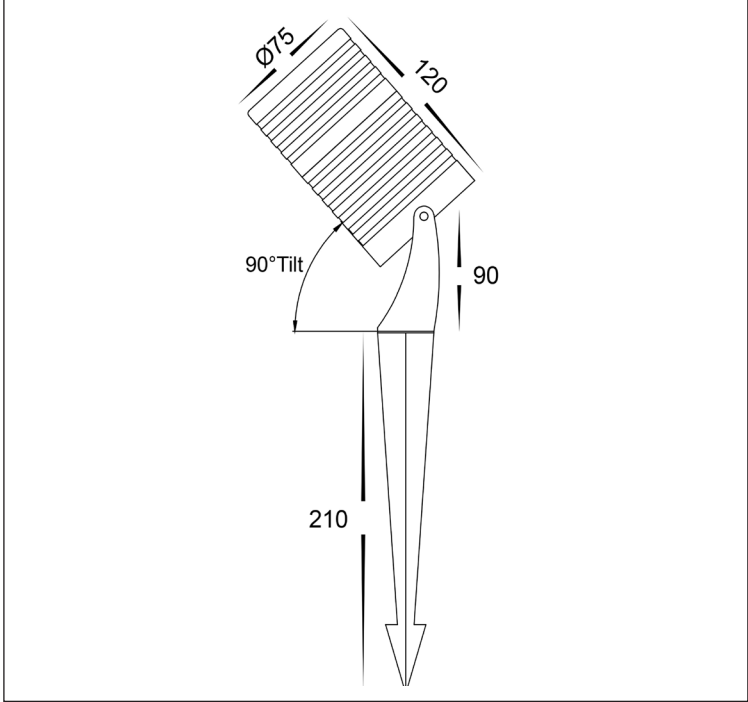

12W 316 STAINLESS STEEL GARDEN LIGHT

12W GARDEN LIGHT	
MATERIAL	316 STAINLESS STEEL
COLOUR / FINISH	GLOSS STAINLESS STEEL
COLOUR TEMP	3000K | 4000K | 5500K (TRI-COLOUR)
LUMEN OUTPUT	845LM | 998LM | 1003LM
INPUT VOLTAGE	24V DC
BUILT IN LED	12W LED
DIMMING	NON-DIMMABLE
CRI	RA >80
BEAM ANGLE	60°
IP RATING	IP65
WARRANTY	5 YEARS REPLACEMENT

316 STAINLESS STEEL			
HCP-241120	3000K	845LM	12W LED
	4000K	998LM	
	5500K	1003LM	

PHOTOMETRICS

Web: www.havitcommercial.com.au
Email: sales@havitcommercial.com.au
Phone: 02 9381 8383
ADDRESS: 8/133 Beauchamp Road, Matraville, N.S.W., 2036

Warranty Terms & Conditions

Wall Lights

Compatible LED Drivers