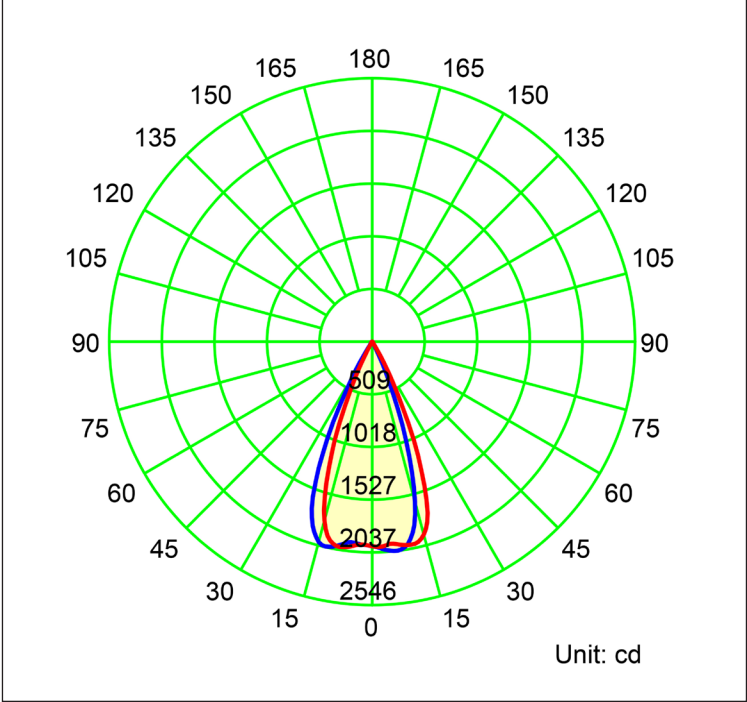

12W 316 STAINLESS STEEL GARDEN LIGHT

12W GARDEN LIGHT	
MATERIAL	316 STAINLESS STEEL
COLOUR / FINISH	GLOSS STAINLESS STEEL
COLOUR TEMP	3000K | 4000K | 5500K (TRI-COLOUR)
LUMEN OUTPUT	845LM | 998LM | 1003LM
INPUT VOLTAGE	24V DC
BUILT IN LED	12W LED
DIMMING	NON-DIMMABLE
CRI	RA >80
BEAM ANGLE	60°
IP RATING	IP65
WARRANTY	5 YEARS REPLACEMENT

316 STAINLESS STEEL			
HCP-241120	3000K	845LM	12W LED
	4000K	998LM	
	5500K	1003LM	

PHOTOMETRICS

Web: www.havitcommercial.com.au
Email: sales@havitcommercial.com.au
Phone: 02 9381 8383
ADDRESS: 8/133 Beauchamp Road, Matraville, N.S.W., 2036

Warranty Terms & Conditions

Wall Lights

Compatible LED Drivers