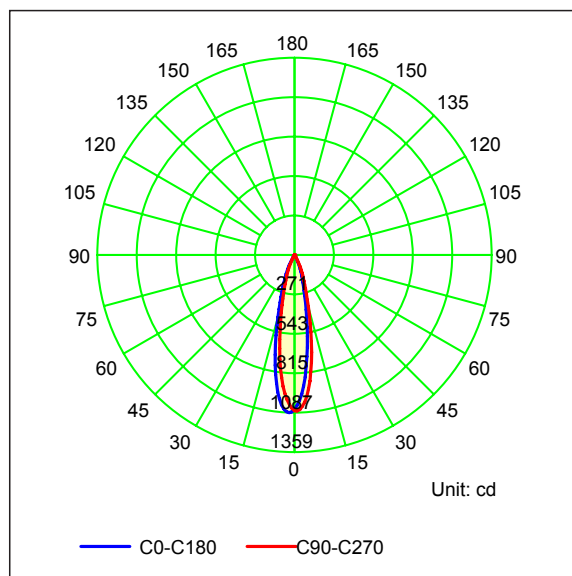

3W 316 STAINLESS STEEL GARDEN LIGHT

PRODUCT DATA

3W GARDEN LIGHT	
MATERIAL	316 STAINLESS STEEL
COLOUR/FINISH	GLOSS STAINLESS STEEL
COLOUR TEMP.	3000K 4000K 5500K
LUMEN OUTPUT	222LM 223LM 224LM
INPUT VOLTAGE	24V DC
BUILT-IN LED	3W
DIMMING	NO
CRI	RA >80
BEAM ANGLE	36°
IP RATING	IP65

PRODUCT ORDERING

316 STAINLESS STEEL				
	HCP-241033	3000K	222LM	3W LED
	HCP-241034	4000K	223LM	
	HCP-241035	5500K	224LM	

PHOTOMETRICS

OTHER DATA