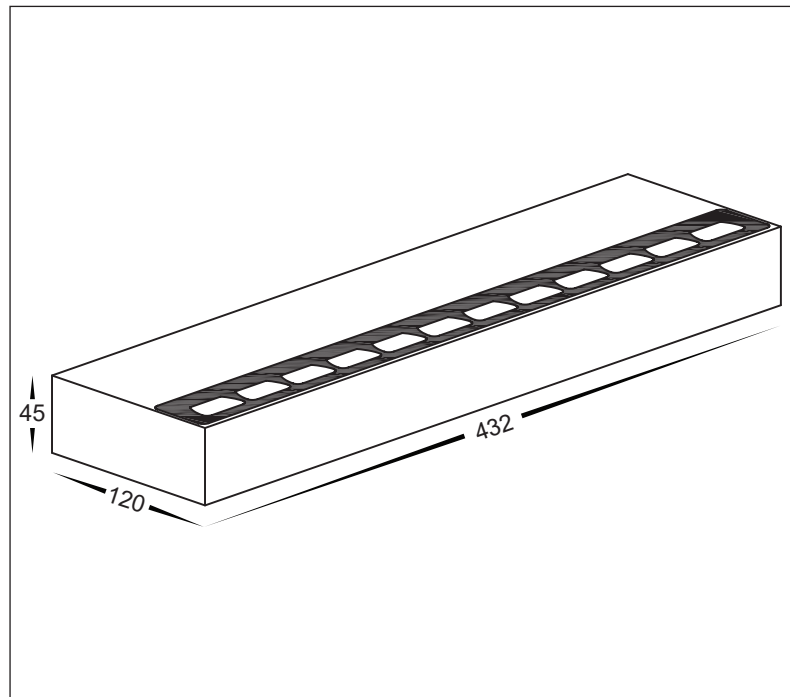

WALL WASHER	
MATERIAL	ALUMINIUM
COLOUR / FINISH	MATT BLACK OR WHITE
COLOUR TEMP.	3000K | 4000K | 5500K (TRI-COLOUR)
INPUT VOLTAGE	240V
LUMEN OUTPUT	1544LM | 1832LM | 1875LM
BUILT IN LED	40W
DIMMING	TRIAC
CRI:	90+
BEAM ANGLE	60°
IP RATING	IP65
WARRANTY	5 YEARS REPLACEMENT

ALUMINIUM BLACK		
HCP-2324002	3000K	1544LM
	4000K	1832LM
	5500K	1875LM
ALUMINIUM WHITE		
HCP-2334002	3000K	1544LM
	4000K	1832LM
	5500K	1875LM