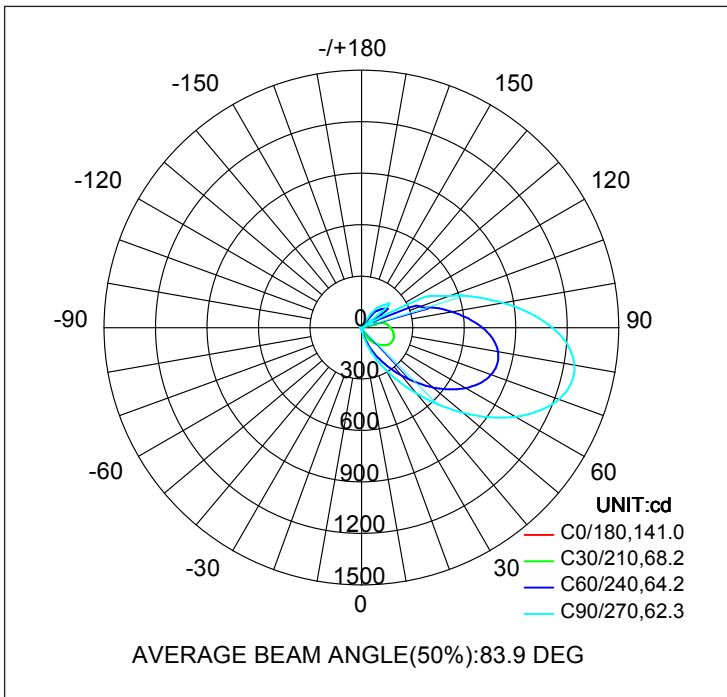

WALL WASHER	
MATERIAL	ALUMINIUM
COLOUR / FINISH	MATT BLACK OR WHITE
COLOUR TEMP.	3000K | 4000K | 5500K (TRI-COLOUR)
INPUT VOLTAGE	240V
LUMEN OUTPUT	1544LM | 1832LM | 1875LM
BUILT IN LED	40W
DIMMING	TRIAC
CRI:	90+
BEAM ANGLE	60°
IP RATING	IP65
WARRANTY	5 YEARS REPLACEMENT

ALUMINIUM BLACK		
HCP-2324002	3000K	1544LM
	4000K	1832LM
	5500K	1875LM
ALUMINIUM WHITE		
HCP-2334002	3000K	1544LM
	4000K	1832LM
	5500K	1875LM