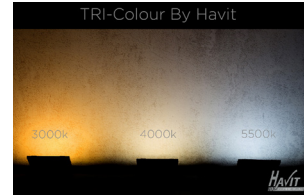

40W ALUMINIUM WALL WASHERS

WALL WASHER	
MATERIAL	ALUMINIUM
COLOUR / FINISH	MATT BLACK OR WHITE
COLOUR TEMP.	3000K 4000K 5500K (TRI-COLOUR)
INPUT VOLTAGE	240V
LUMEN OUTPUT	1544LM 1832LM 1875LM
BUILT IN LED	40W
DIMMING	TRIAC
CRI:	90+
BEAM ANGLE	60°
IP RATING	IP65
WARRANTY	5 YEARS REPLACEMENT