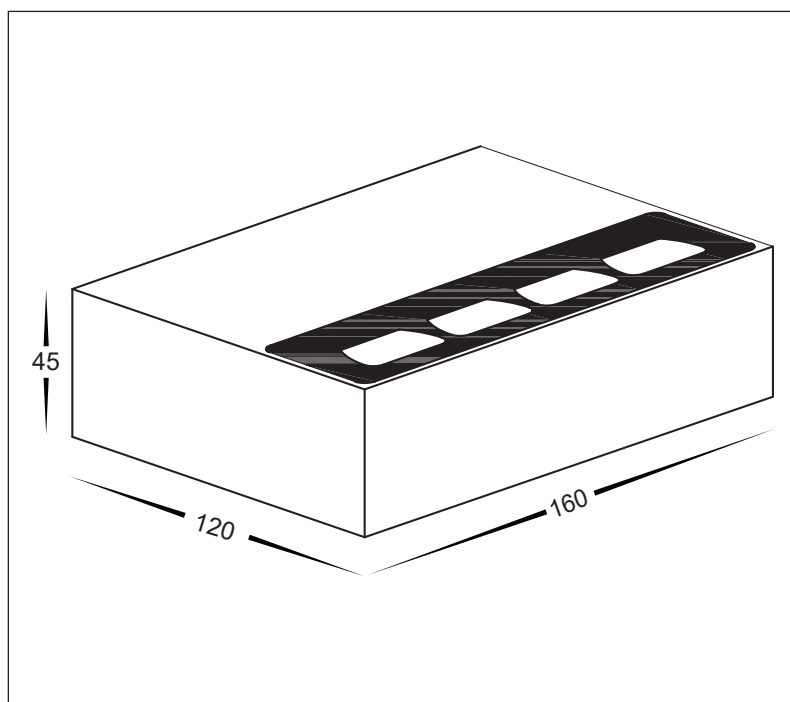

WALL WASHER	
MATERIAL	ALUMINIUM
COLOUR / FINISH	MATT BLACK OR WHITE
COLOUR TEMP.	3000K | 4000K | 5500K (TRI-COLOUR)
INPUT VOLTAGE	240V
LUMEN OUTPUT	424LM | 507LM | 528LM
BUILT IN LED	10W
DIMMING	TRIAC
CRI:	90+
BEAM ANGLE	60°
IP RATING	IP65
WARRANTY	5 YEARS REPLACEMENT

ALUMINIUM BLACK		
HCP-2321002	3000K	424LM
	4000K	507LM
	5500K	528LM
ALUMINIUM WHITE		
HCP-2331002	3000K	424LM
	4000K	507LM
	5500K	528LM