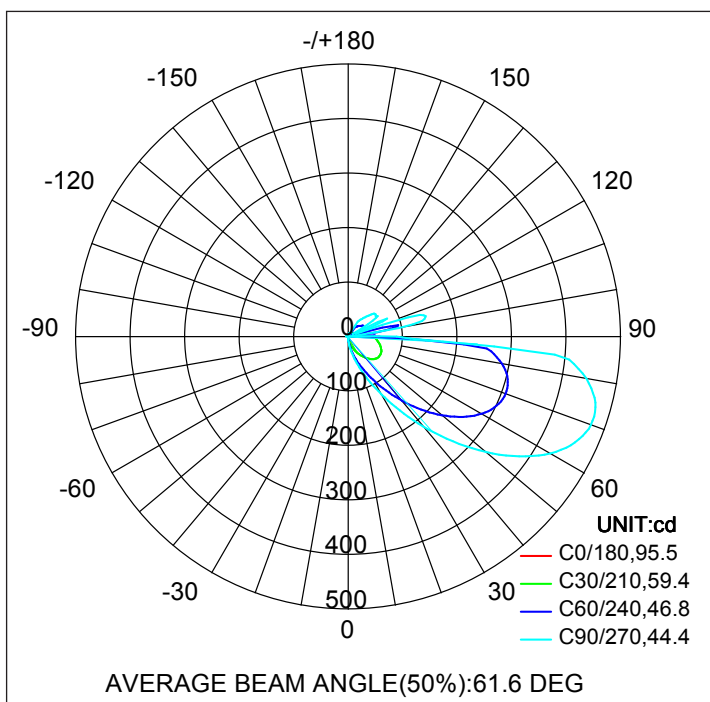

WALL WASHER	
MATERIAL	ALUMINIUM
COLOUR / FINISH	MATT BLACK OR WHITE
COLOUR TEMP.	3000K | 4000K | 5500K (TRI-COLOUR)
INPUT VOLTAGE	240V
LUMEN OUTPUT	424LM | 507LM | 528LM
BUILT IN LED	10W
DIMMING	TRIAC
CRI:	90+
BEAM ANGLE	60°
IP RATING	IP65
WARRANTY	5 YEARS REPLACEMENT

ALUMINIUM BLACK		
HCP-2321002	3000K	424LM
	4000K	507LM
	5500K	528LM
ALUMINIUM WHITE		
HCP-2331002	3000K	424LM
	4000K	507LM
	5500K	528LM