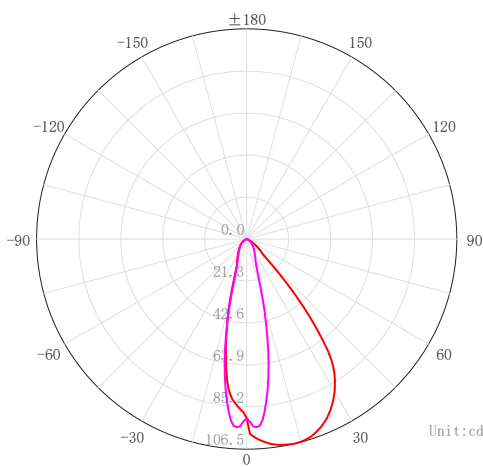

ALUMINIUM BLACK

HCP-2222332	3000K	48lm
HCP-2222342	4000K	46lm
HCP-2222352	5000K	49lm

ALUMINIUM WHITE

HCP-2232332	3000K	48lm
HCP-2232342	4000K	46lm
HCP-2232352	5000K	49lm

PHOTOMETRICS

C Plane Distribution Diagram

C Plane	[50%MaxAng.]	[10%MaxAng.]
— C0.0_180.0 :	50.0	73.3
— C90.0_270.0 :	24.8	52.6

OTHER IMAGES

DIMENSIONS

Cut Out: Ø45mm