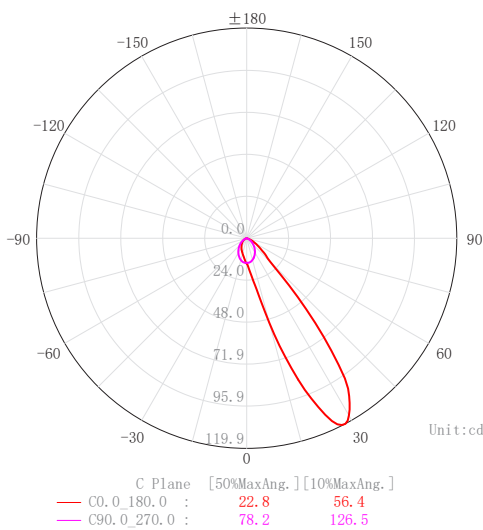

ALUMINIUM BLACK

HCP-2221332	3000K	36lm
HCP-2221342	4000K	34lm
HCP-2221352	5000K	52lm

ALUMINIUM WHITE

HCP-2231332	3000K	36lm
HCP-2231342	4000K	34lm
HCP-2231352	5000K	52lm

PHOTOMETRICS

C Plane Distribution Diagram

OTHER IMAGES

DIMENSIONS

Cut Out: Ø45mm