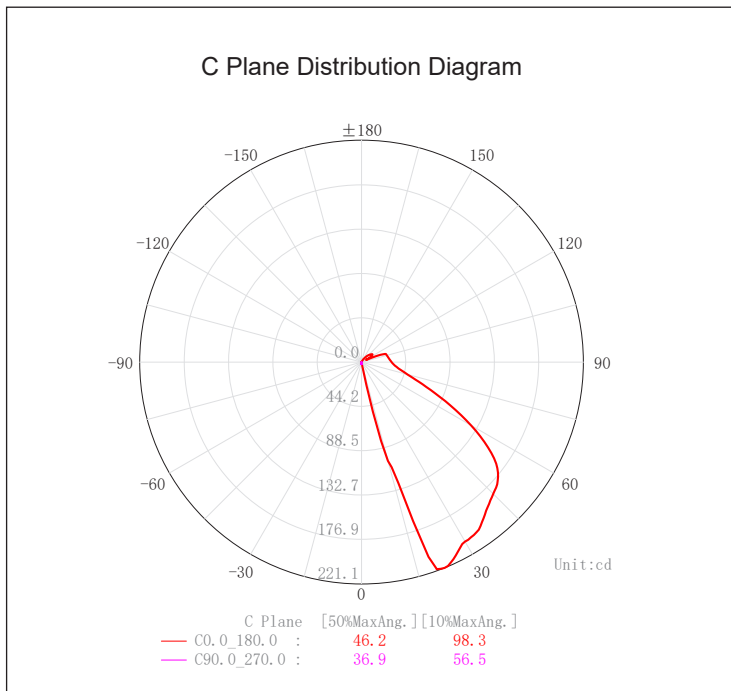

3W TRIAC DIMMABLE RECESSED STEP LIGHTS

PRODUCT DETAILS	
MATERIAL	ALUMINIUM
COLOUR / FINISH	TEXTURED MATT BLACK OR WHITE
COLOUR TEMP.	3000K 4000K 5000K
INPUT VOLTAGE	240V AC
LAMP BASE	3W BUILT IN LED
DIMMING	TRIAC
CRI:	80+
BEAM ANGLE	ASYMMETRIC 25°
CUT OUT	125MM X 50MM
IP RATING	IP54
WARRANTY	5 YEARS REPLACEMENT

ALUMINIUM BLACK		
HCP-2220332	3000K	119lm
HCP-2220342	4000K	124lm
HCP-2220352	5000K	129lm

ALUMINIUM WHITE		
HCP-2230332	3000K	119lm
HCP-2230342	4000K	124lm
HCP-2230352	5000K	129lm

PHOTOMETRICS