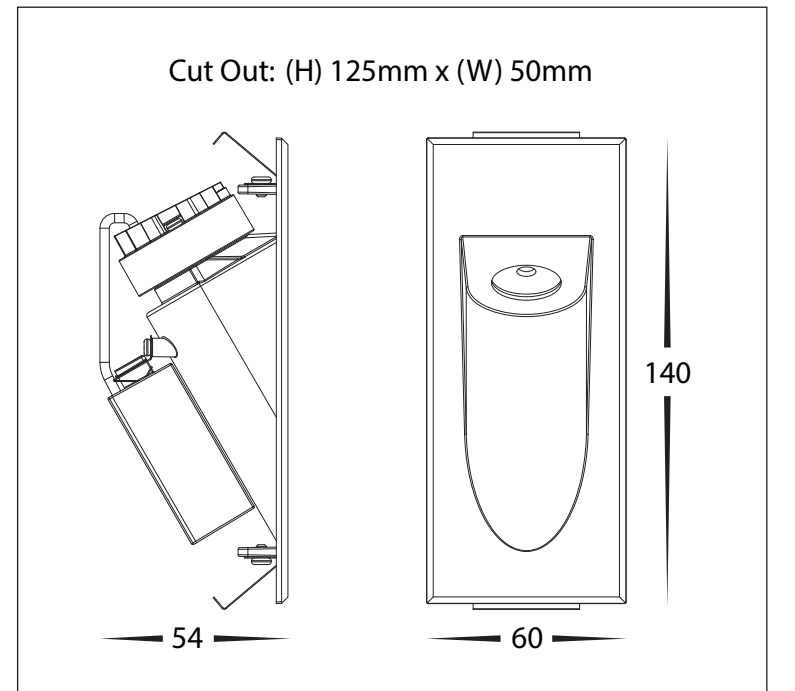

3W TRIAC DIMMABLE RECESSED STEP LIGHTS

PRODUCT DETAILS	
MATERIAL	ALUMINIUM
COLOUR / FINISH	TEXTURED MATT BLACK OR WHITE
COLOUR TEMP.	3000K 4000K 5000K
INPUT VOLTAGE	240V AC
LAMP BASE	3W BUILT IN LED
DIMMING	TRIAC
CRI:	80+
BEAM ANGLE	ASYMMETRIC 25°
CUT OUT	125MM X 50MM
IP RATING	IP54
WARRANTY	5 YEARS REPLACEMENT

ALUMINIUM BLACK		
HCP-2220332	3000K	119lm
HCP-2220342	4000K	124lm
HCP-2220352	5000K	129lm

ALUMINIUM WHITE		
HCP-2230332	3000K	119lm
HCP-2230342	4000K	124lm
HCP-2230352	5000K	129lm

PHOTOMETRICS