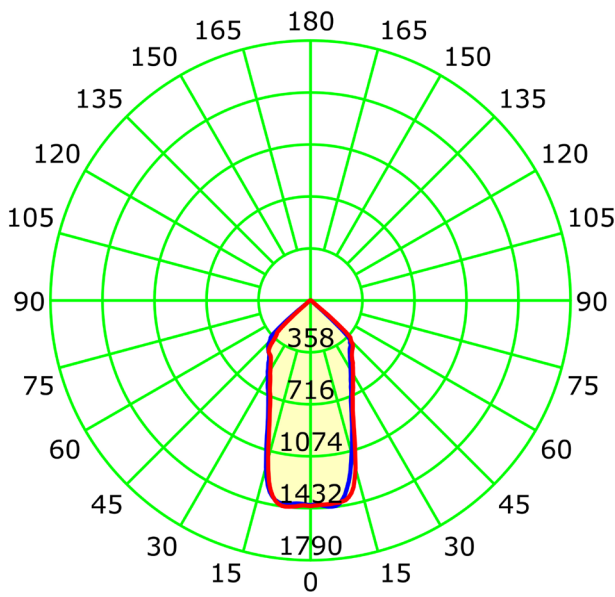

15W FIXED DOWN WALL LIGHTS

15W FIXED DOWN WALL LIGHTS

MATERIAL	ALUMINIUM
COLOUR / FINISH	MATT BLACK MATT WHITE
COLOUR TEMP	3000K 4000K 5500K (TRI COLOUR)
LUMEN OUTPUT	1350LM 1425LM 1500LM
INPUT VOLTAGE	240V AC
BUILT IN LED	15W LED
DIMMING	NON-DIMMABLE
CRI	RA >90
BEAM ANGLE	60°
IP RATING	IP65
WARRANTY	5 YEARS REPLACEMENT

ALUMINIUM BLACK

HCP-212150	15W LED	3000K	1350LM
		4000K	1425LM
		5500K	1500LM

ALUMINIUM WHITE

HCP-213150	15W LED	3000K	1350LM
		4000K	1425LM
		5500K	1500LM

— C0-C180 — C90-C270

PHOTOMETRICS