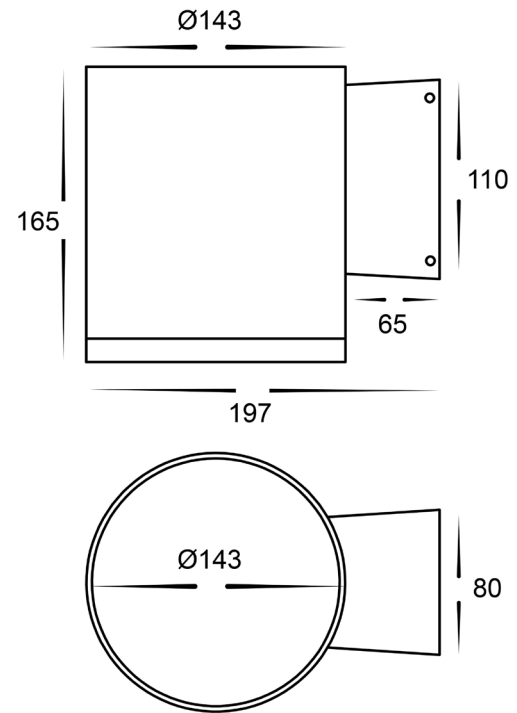

ALUMINIUM BLACK

HCP-212150	15W LED	3000K	1350LM
		4000K	1425LM
		5500K	1500LM

ALUMINIUM WHITE

HCP-213150	15W LED	3000K	1350LM
		4000K	1425LM
		5500K	1500LM

— C0-C180 — C90-C270

PHOTOMETRICS