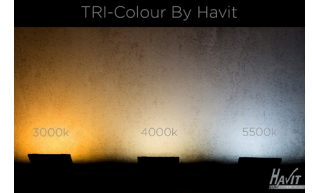

15W FIXED DOWN WALL LIGHTS

15W FIXED DOWN WALL LIGHTS

MATERIAL	ALUMINIUM
COLOUR / FINISH	MATT BLACK MATT WHITE
COLOUR TEMP	3000K 4000K 5500K (TRI COLOUR)
LUMEN OUTPUT	1350LM 1425LM 1500LM
INPUT VOLTAGE	240V AC
BUILT IN LED	15W LED
DIMMING	NON-DIMMABLE
CRI	RA >90
BEAM ANGLE	60°
IP RATING	IP65
WARRANTY	5 YEARS REPLACEMENT

ALUMINIUM BLACK

HCP-212150	15W LED	3000K	1350LM
		4000K	1425LM
		5500K	1500LM

ALUMINIUM WHITE

HCP-213150	15W LED	3000K	1350LM
		4000K	1425LM
		5500K	1500LM

— C0-C180 — C90-C270

PHOTOMETRICS