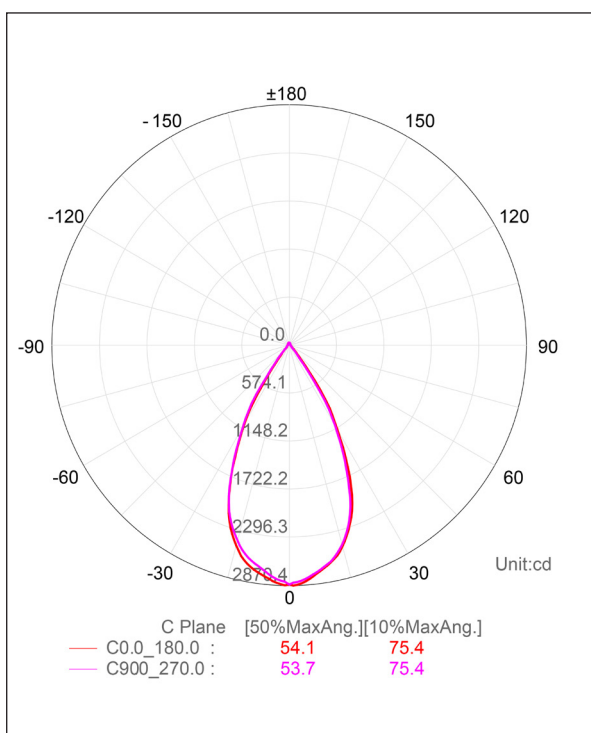

25W THREE CIRCUIT TRACK HEADS

HCP-102300-SM | HCP-103300-SM
SURFACE MOUNTING PLATE

THREE CIRCUIT TRACK LIGHT	
MATERIAL	ALUMINIUM
COLOUR / FINISH	MATT BLACK MATT WHITE
COLOUR TEMP	3000K 4000K 5000K
LUMEN OUTPUT	2200LM 2230LM 2280LM
INPUT VOLTAGE	240V AC
BUILT IN LED	25W LED
DIMMING	TRIAC DIMMABLE
CRI	RA >90
BEAM ANGLE	60°
IP RATING	IP20
WARRANTY	5 YEARS REPLACEMENT

ALUMINIUM BLACK		
HCP-1022531	3000K	2200LM
HCP-1022541	4000K	2230LM
HCP-1022551	5000K	2280LM

ALUMINIUM WHITE		
HCP-1032531	3000K	2200LM
HCP-1032541	4000K	2230LM
HCP-1032551	5000K	2280LM

OPTIONAL LENSES		
	HCP-105000-18	18° LENS
	HCP-105000-25	25° LENS
	HCP-105000-36	36° LENS