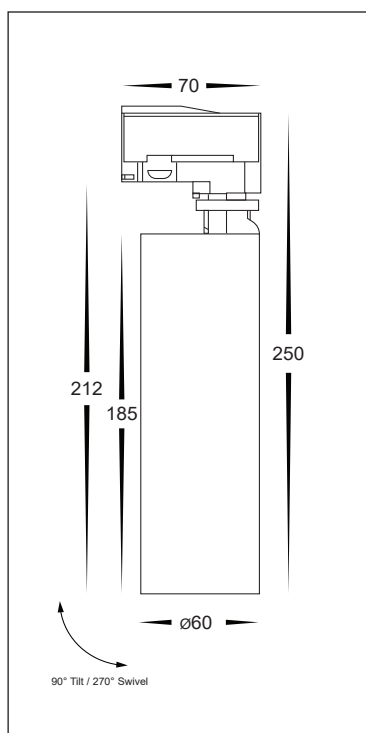

THREE CIRCUIT TRACK LIGHT	
MATERIAL	ALUMINIUM
COLOUR / FINISH	MATT BLACK | MATT WHITE
COLOUR TEMP	3000K | 4000K | 5000K
LUMEN OUTPUT	2200LM | 2230LM | 2280LM
INPUT VOLTAGE	240V AC
BUILT IN LED	25W LED
DIMMING	TRIAC DIMMABLE
CRI	RA >90
BEAM ANGLE	60°
IP RATING	IP20
WARRANTY	5 YEARS REPLACEMENT

ALUMINIUM BLACK		
HCP-1022531	3000K	2200LM
HCP-1022541	4000K	2230LM
HCP-1022551	5000K	2280LM

ALUMINIUM WHITE		
HCP-1032531	3000K	2200LM
HCP-1032541	4000K	2230LM
HCP-1032551	5000K	2280LM

OPTIONAL LENSES		
	HCP-105000-18	18° LENS
	HCP-105000-25	25° LENS
	HCP-105000-36	36° LENS