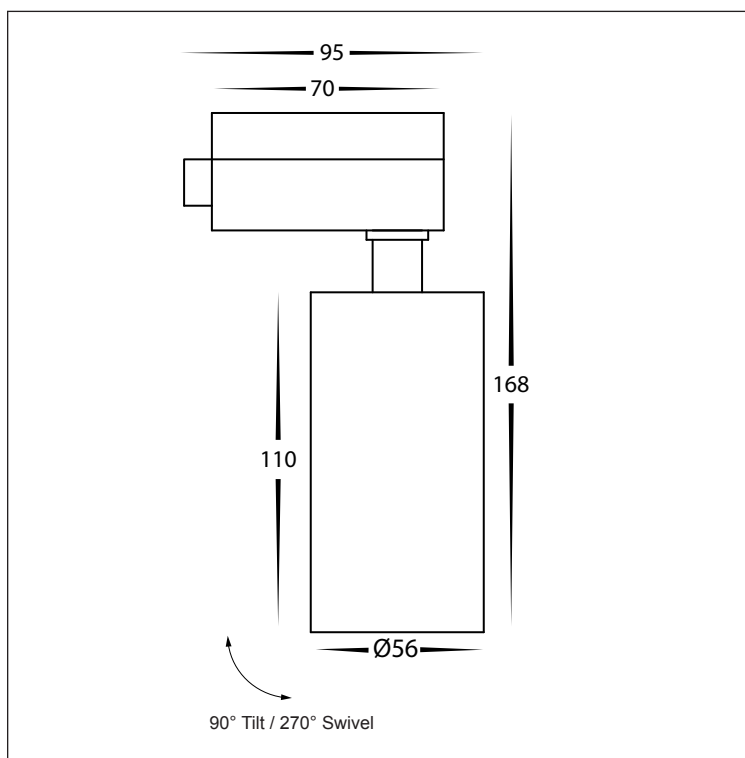

# 9W SINGLE CIRCUIT TRACK HEADS

| SINGLE CIRCUIT TRACK LIGHT |                                    |
|----------------------------|------------------------------------|
| MATERIAL                   | ALUMINIUM                          |
| COLOUR / FINISH            | MATT BLACK   MATT WHITE            |
| COLOUR TEMP                | 3000K   4000K   5500K (TRI-COLOUR) |
| LUMEN OUTPUT               | 423LM   473LM   475LM              |
| INPUT VOLTAGE              | 240V AC                            |
| BUILT IN LED               | 9W LED                             |
| DIMMING                    | TRIAC DIMMABLE                     |
| CRI                        | RA >90                             |
| BEAM ANGLE                 | 60°                                |
| IP RATING                  | IP20                               |
| WARRANTY                   | 5 YEARS REPLACEMENT                |

| ALUMINIUM BLACK |       |       |
|-----------------|-------|-------|
| HCP-1020901     | 3000K | 423LM |
|                 | 4000K | 473LM |
|                 | 5500K | 475LM |
| ALUMINIUM WHITE |       |       |
| HCP-1030901     | 3000K | 423LM |
|                 | 4000K | 473LM |
|                 | 5500K | 475LM |