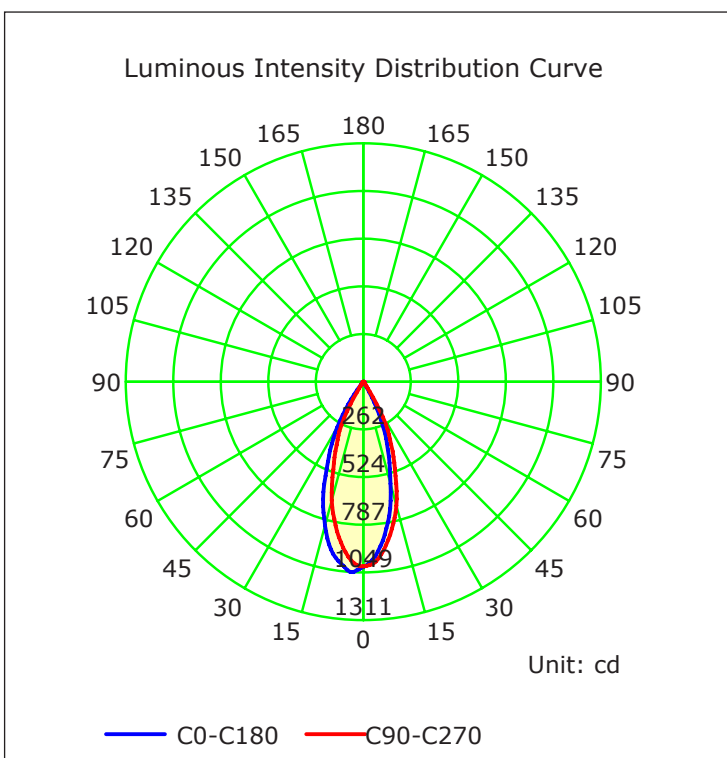

# 9W SINGLE CIRCUIT TRACK HEADS

| SINGLE CIRCUIT TRACK LIGHT |                                    |
|----------------------------|------------------------------------|
| MATERIAL                   | ALUMINIUM                          |
| COLOUR / FINISH            | MATT BLACK   MATT WHITE            |
| COLOUR TEMP                | 3000K   4000K   5500K (TRI-COLOUR) |
| LUMEN OUTPUT               | 423LM   473LM   475LM              |
| INPUT VOLTAGE              | 240V AC                            |
| BUILT IN LED               | 9W LED                             |
| DIMMING                    | TRIAC DIMMABLE                     |
| CRI                        | RA >90                             |
| BEAM ANGLE                 | 60°                                |
| IP RATING                  | IP20                               |
| WARRANTY                   | 5 YEARS REPLACEMENT                |

| ALUMINIUM BLACK |       |       |
|-----------------|-------|-------|
| HCP-1020901     | 3000K | 423LM |
|                 | 4000K | 473LM |
|                 | 5500K | 475LM |
| ALUMINIUM WHITE |       |       |
| HCP-1030901     | 3000K | 423LM |
|                 | 4000K | 473LM |
|                 | 5500K | 475LM |

PHOTOMETRICS