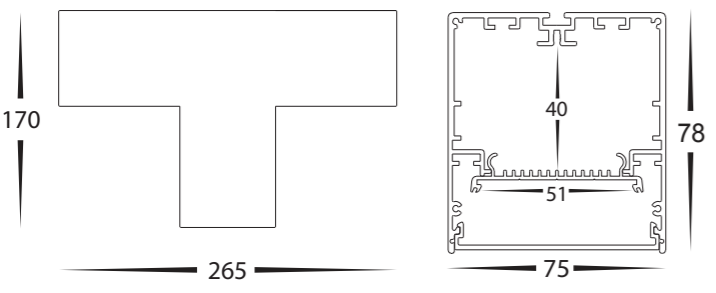

T-SHAPE CONNECTOR			
HCP-602002-T (TRIAC + 0-1/10v Dimmable)	15W LED	3000K	1300LM
HCP-602004-T (Dali Dimmable)		4000K	1400LM
		5000K	1500LM