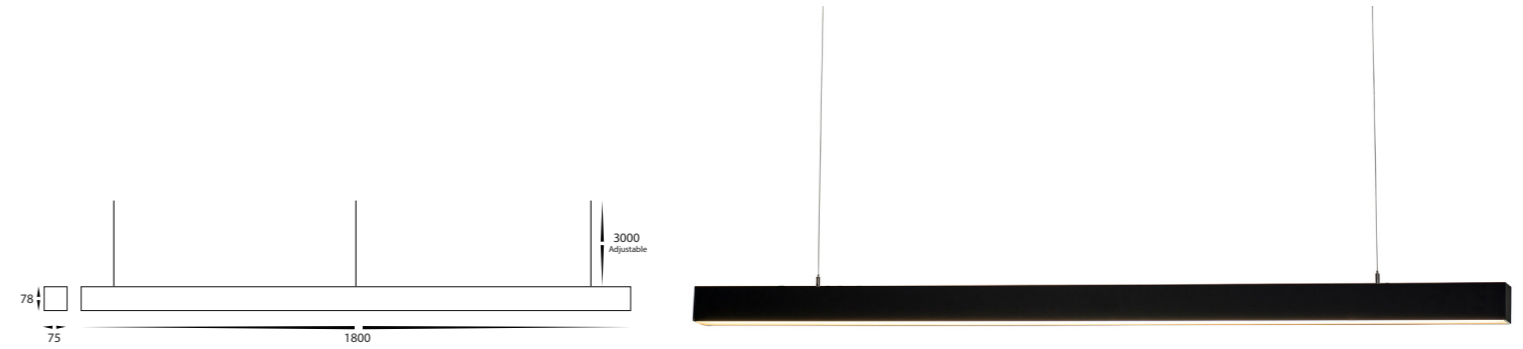

1800MM PENDANT			
HCP-692722 (TRIAC + 0-1/10v Dimmable)	72W LED	3000K	5700LM
HCP-692724 (DALI Dimmable)		4000K	6000LM
		5000K	6300LM

1800MM EXTENSION			
HCP-602722 (TRIAC + 0-1/10v Dimmable)	72W LED	3000K	5700LM
HCP-602724 (DALI Dimmable)		4000K	6000LM
		5000K	6300LM