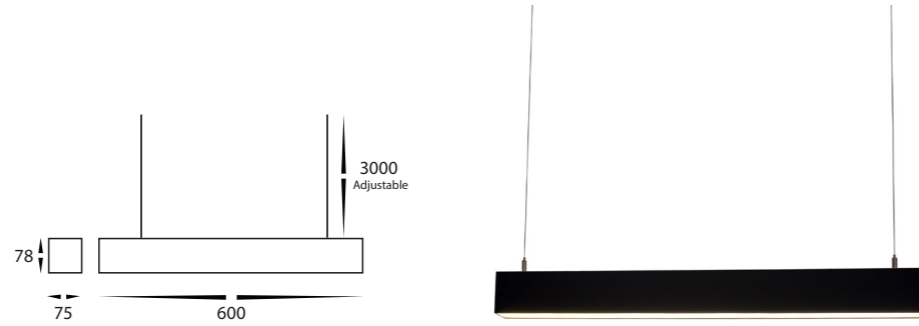

BLACK TRI COLOUR PROLINE PENDANTS

Havit Commercial's latest version of the ever popular Proline Pendant Range now comes standard in TRI Colour with Triac or 0-1/10V dimming. Available in various sizes in both Pendant and Extension models giving you the ability to make 1 continuous Linear Pendant With plug and play connectors for ease of installation up to 24m long from 1 power feed, But don't forget Havit Commercial also offers L-Shape, T-Shape and X-Shape connectors to allow you to custom design a various range of configurations. The options don't stop there, We also offer DALI dimmable models as well as Long Run Diffuser up to 20m for that seamless look.

For more information contact our friendly sales staff or your Havit Commercial Sales Representative.

PROLINE PENDANTS	
MATERIAL	ALUMINIUM
COLOUR / FINISH	MATT BLACK
COLOUR TEMP	3000K | 4000K | 5000K
INPUT VOLTAGE	240V AC
DIMMING	TRIAC, 0-1/10V, DALI
CRI	RA >80
BEAM ANGLE	120°
IP RATING	IP20
WARRANTY	5 YEARS REPLACEMENT

600MM EXTENSION			
HCP-602242 (TRIAC + 0-1/10v Dimmable)	24W LED	3000K	1900LM
HCP-602244 (DALI Dimmable)		4000K	2000LM
		5000K	2100LM