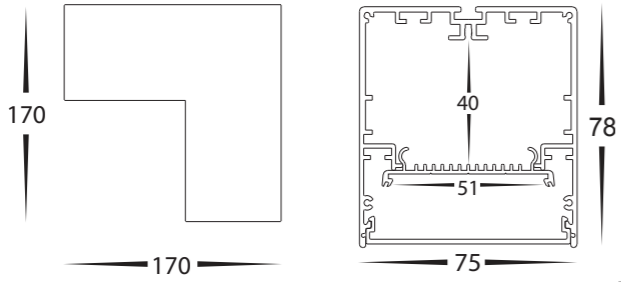

BLACK TRI COLOUR PROLINE CONNECTORS

L-SHAPE CONNECTOR			
HCP-602002-L (TRIAC + 0-1/10v Dimmable)	12W LED	3000K	1080LM
HCP-602004-L (Dali Dimmable)		4000K	1140LM
		5000K	1200LM