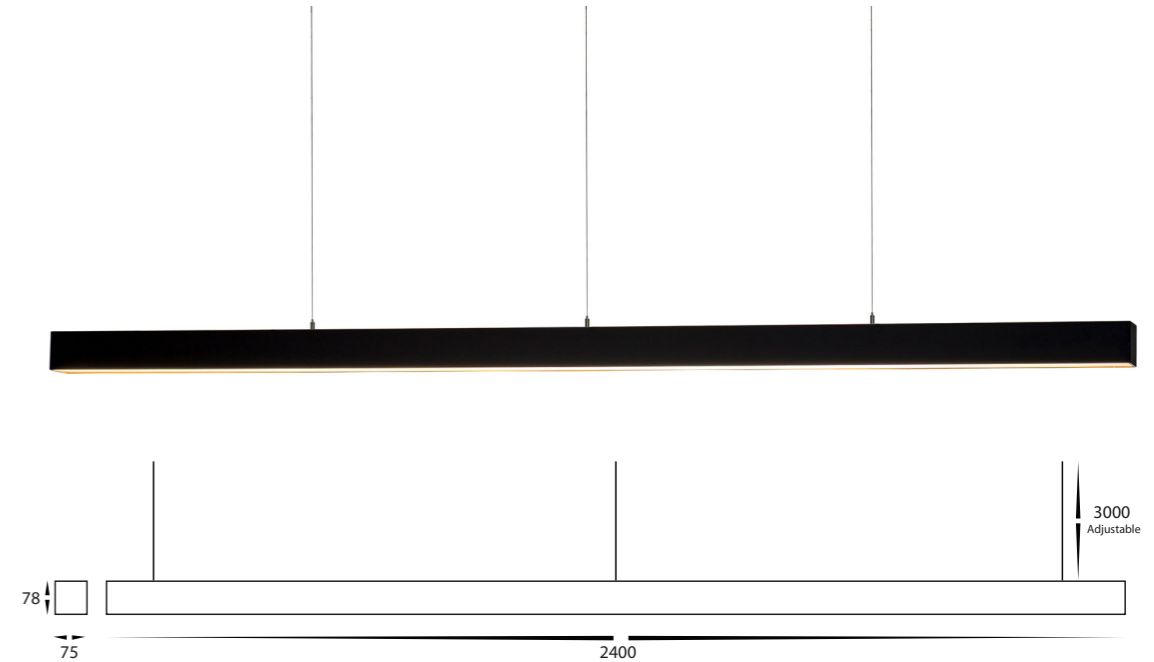

2400MM PENDANT			
HCP-692962 (TRIAC + 0-1/10v Dimmable)	96W LED	3000K	7500LM
HCP-692964 (DALI Dimmable)		4000K	7900LM
		5000K	8400LM

2400MM EXTENSION			
HCP-602962 (TRIAC + 0-1/10v Dimmable)	96W LED	3000K	7500LM
HCP-602964 (DALI Dimmable)		4000K	7900LM
		5000K	8400LM