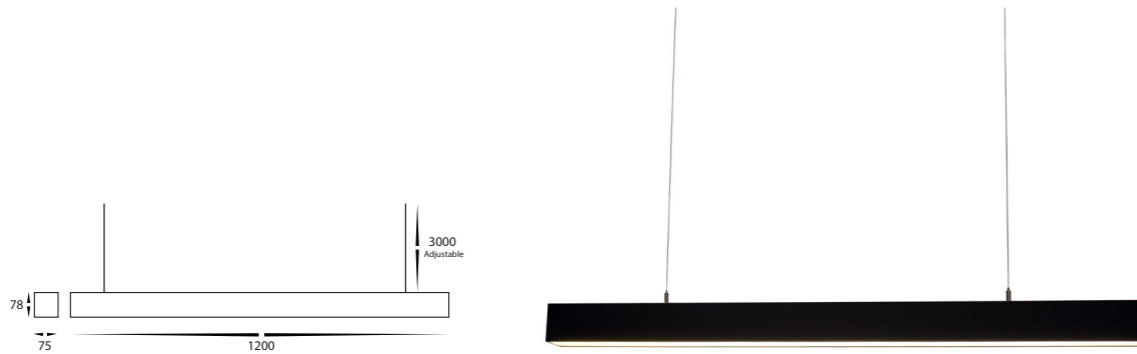

1200MM PENDANT			
HCP-692482 (TRIAC + 0-1/10v Dimmable)	48W LED	3000K	3800LM
HCP-692484 (DALI Dimmable)		4000K	4000LM
		5000K	4200LM

1200MM EXTENSION			
HCP-602482 (TRIAC + 0-1/10v Dimmable)	48W LED	3000K	3800LM
HCP-602484 (DALI Dimmable)		4000K	4000LM
		5000K	4200LM