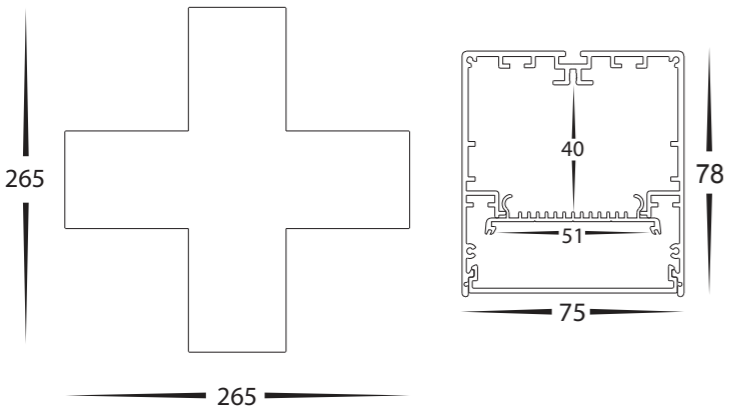

X-SHAPE CONNECTOR			
HCP-602002-X (TRIAC + 0-1/10v Dimmable)	20W LED	3000K	1800LM
HCP-602004-X (Dali Dimmable)		4000K	1900LM
		5000K	2000LM

Accessories

JOINER KIT	
HCP-600000-JOINER	Joiner Kit to connect Proline models together (4x Pieces in 1x Kit)

SURFACE MOUNT CLIP	
HCP-600000-SM	Surface Mount Clip to suit both Pendant and Extension models (2x per metre recommended for installation)