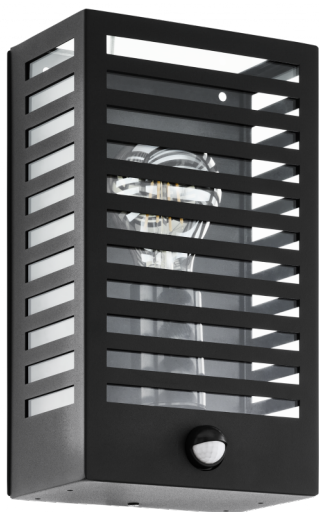

900137N

ALAMONTE 3

General Information

Material number	900137N
Type	wall light
Product segment	Outdoor
Theme	sonstige / nicht zuordenbar

Dimensions

Article Height (in mm)	295
Article Length (in mm)	170
Net Weight	2.1 Kilogram
Article Overhang (in mm)	100

Material & Colour

Enclosure Material	aluminium, steel
Enclosure Colour	black

Functionality

Switch Type	sensor
Sensor Angle (in °)	90
Sensitivity min. (in lux)	5
Sensitivity max. (in lux)	2000
Burning Time min. (in sec.)	10
Burning Time max. (in sec.)	720
Distance (in Meter)	6
Battery	No