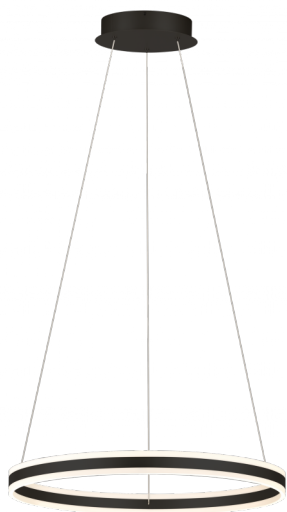

## TONARELLA

### General Information

Material number	205026
Type	pendant light
Product segment	Indoor
Theme	Crystal & Design

### Dimensions

Article Height (in mm)	1500
Article Diameter (in mm)	800
Net Weight	4.09 Kilogram

### Material & Colour

Enclosure Material	steel
Enclosure Colour	black
Glass/Shade Material	plastic
Glass/Shade Colour	satined