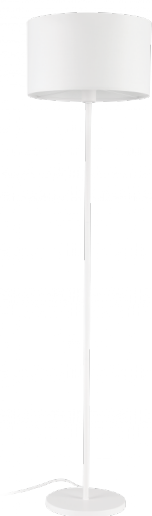

204886N

MASERLO 1

General Information

Material number	204886N
Type	floor light
Product segment	Indoor
Theme	fabric-conzept

Dimensions

Article Height (in mm)	1515
Article Diameter (in mm)	380
Net Weight	4.1 Kilogram
Base Diameter (in mm)	250

Material & Colour

Enclosure Material	steel
Enclosure Colour	white
Cable Colour	textil-cable white
Glass/Shade Material	fabric
Glass/Shade Colour	white

Functionality

Switch Type	foot-switch
Battery	No

204886N