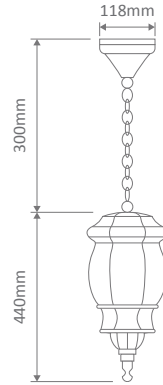

Vienna Large Multiple Application Exterior Light

GT-690 Large Pendant

Diagrams / Additional

Order Code:	Colour	Globe
15980		1xB22
15981		1xB22
15982		1xB22
15983		1xB22
15985		1xB22