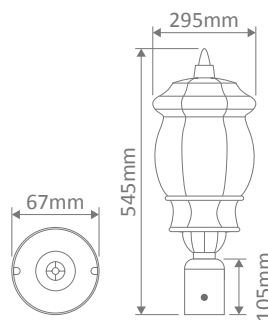

GT-696 Large Post Top

Diagrams / Additional

Order Code:	Colour	Globe
16004		1xB22
16005		1xB22
16006		1xB22
16007		1xB22
16009		1xB22