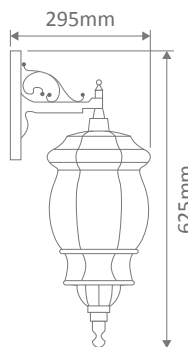

GT-692 Large Wall Bracket

Diagrams / Additional

Order Code:	Colour	Globe
15992		1xB22
15993		1xB22
15994		1xB22
15995		1xB22
15997		1xB22