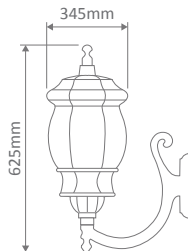

GT-694 Large Curved Up Wall Bracket

Diagrams / Additional

Order Code:	Colour	Globe
16123		1xB22
16124		1xB22
16125		1xB22
16126		1xB22
16127		1xB22