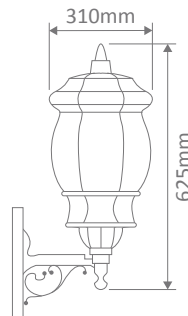

GT-691 Large Wall Bracket

Diagrams / Additional

Order Code:	Colour	Globe
15986		1xB22
15987		1xB22
15988		1xB22
15989		1xB22
15991		1xB22