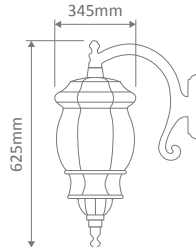

Vienna Large Multiple Application Exterior Light

GT-695 Large Pendant

Diagrams / Additional