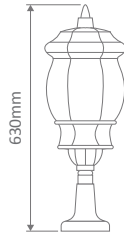

GT-693 Large Pillar Mount

Diagrams / Additional

Order Code:	Colour	Globe
15998		1xB22
15999		1xB22
16000		1xB22
16001		1xB22
16003		1xB22