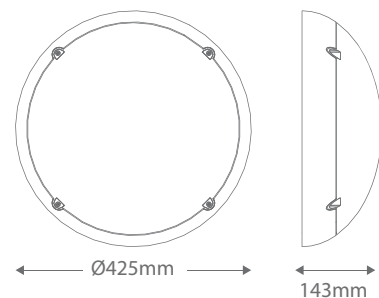

## Large Round

Order Code:	<b>18649</b>	White	2 x 20W E27 CFL
	<b>18650</b>	White	2 x 26W TCD
	<b>18651</b>	Black	2 x 20W E27 CFL
	<b>18652</b>	Black	2 x 26W TCD
	<b>18653</b>	Silver	2 x 20W E27 CFL
	<b>18654</b>	Silver	2 x 26W TCD

Product Code: **VL-140100 White**  
**VL-140101 Black**  
**VL-140102 Silver**

Description: Body injection molded thermoplastic.  
Injection molded opal polycarbonate diffuser.  
Ideal for coastal areas.

IP Rating: IP66

Dimensions: Width  $\varnothing$ 425mm  
Height 143mm

Requires: Lamps.

Made in Italy

**Domus Lighting**

29-31 Richland Street Kingsgrove NSW 2208

Phone: (02) 9554 9600 | Fax: (02) 9554 9433 | Email: sales@domuslighting.com