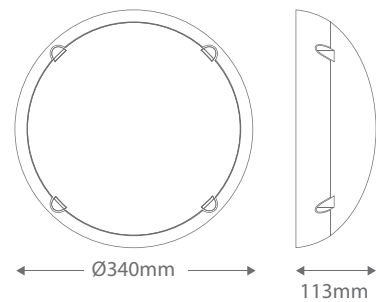

VL-134000 / VL-134001 / VL-134002

Medium Round

Order Code:	18637	White	1 x 20W E27 CFL
	18638	White	2 x 18W TCD
	18639	Black	1 x 20W E27 CFL
	18640	Black	2 x 18W TCD
	18641	Silver	1 x 20W E27 CFL
	18642	Silver	2 x 18W TCD

Product Code: **VL-134000 White**
VL-134001 Black
VL-134002 Silver

Description: Body injection molded thermoplastic.
Injection molded opal polycarbonate diffuser.
Ideal for coastal areas.

IP Rating: IP66

Dimensions: Width Ø340mm
Height 113mm

Requires: Lamp/s.

Made in Italy

Domus Lighting

29-31 Richland Street Kingsgrove NSW 2208

Phone: (02) 9554 9600 | Fax: (02) 9554 9433 | Email: sales@domuslighting.com

Quality
ISO 9001
SAI GLOBAL