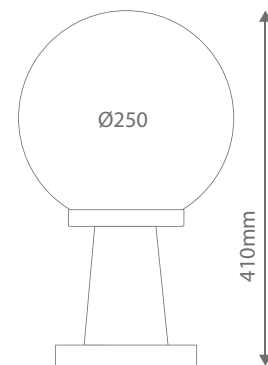

VL-119251/52/54/55

Pillar Mount

Order Code:	18609	Black Base/Opal	1 x 20W E27 CFL
	18610	Black Base/Smoke	1 x 20W E27 CFL
	18611	White Base/Opal	1 x 20W E27 CFL
	18612	White Base/Smoke	1 x 20W E27 CFL

IP Rating: IP44

Dimensions: Diameter 250mm
Height 410mm

Product Code: **VL-119251**
VL-119252
VL-119254
VL-119255

Requires: Lamp.

Made in Italy

Description: Italian made sphere a available 250mm complete with pillar mount base.