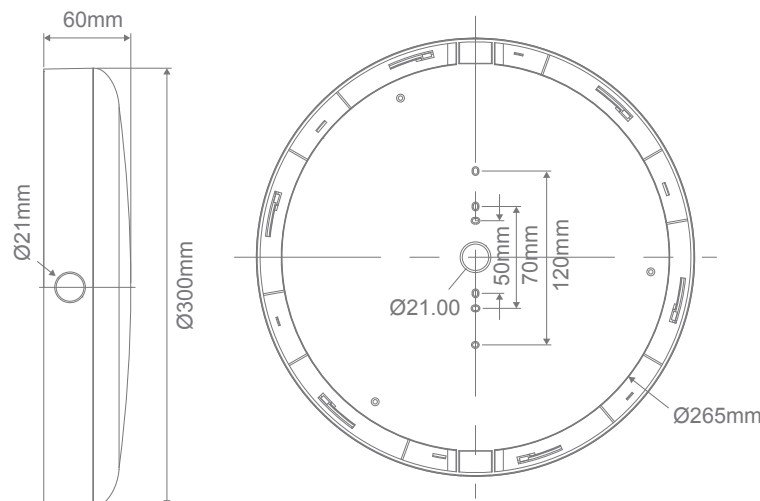

Diagrams / Additional

Item No.	Variant	Colour
VERSA-300-ELID-BLK	19804	TRIO
VERSA-300-ELID-WHT	19806	TRIO