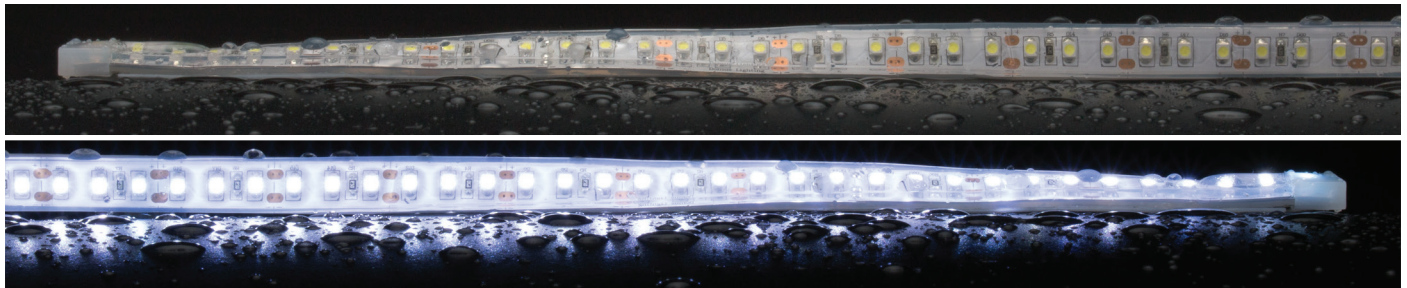

STRIP-120-WP Flexible LED Strip

Description

Introducing STRIP-120-WP LED strip lighting system. STRIP-120-WP weatherproof has the highest lumen output in our weatherproof line-up and offers new possibilities in the way that we illuminate areas and surfaces. Ideal for areas of dampness or high humidity. The secret lies in its thin and flexible PCB which is encapsulated in a special silicon U-channel with a silicon overlay. With added advantages of nearly double the amount of LED over a given area and coupled with low power consumption the STRIP-120-WP enables many design concepts to become reality. Design usages include under kitchen cupboards, laundries, bathroom and exterior applications.

Specification Features

Colours:	3 colour options available
Light Source:	3528 SMD LED
LED Type:	Chimel (Taiwan)
Colour Temperature (K):	3200K, 4000K, 6500K
Colours Rendering Index:	≥80
Number of LED per mtr:	120
Wattage Per MTR (W):	10W
Input Voltage (VDC):	12VDC
Beam angle (°):	120°
Wiring:	Parallel
IP Rating:	IP66*
Cutting Increments/Sections:	25mm (group of 3 LED)
Requires:	12VDC constant voltage driver
Dimmable:	Yes** DALI, 0-10V, DMX-512, RF
IES files:	Yes***
Mounting:	Optional aluminium mounting profile****

* Not suitable for underwater applications
 ** For dimming options please refer to the controller section for further details.
 *** Available upon request.
 **** Mounting profile optional (not included).

Order Info

Colour Temp: 3200K
 Order Code: 20057
 Product Code: STRIP-120-WP-32K
 Lumens/m: 840 lm/m

Colour Temp: 4000K
 Order Code: 20058
 Product Code: STRIP-120-WP-40K
 Lumens/m: 900 lm/m

Colour Temp: 6500K
 Order Code: 20056
 Product Code: STRIP-120-WP-65K
 Lumens/m: 960 lm/m