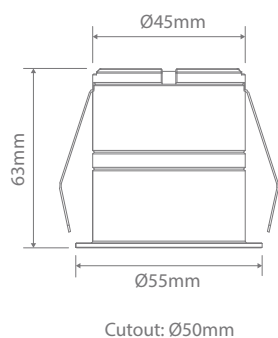

Diagrams / Additional

Item No.	Variant		CCT
	Wht	Blk	
PICO-7-TILT	21582	21581	TRIO