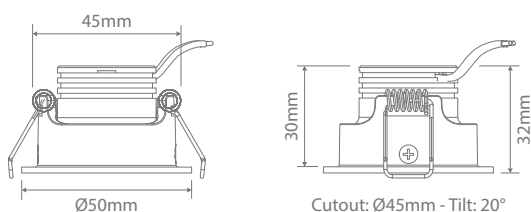

Diagrams / Additional

Item No.	Variant		CCT
	Wht	Blk	
PICO-3-TILT	21578	21577	TRIO