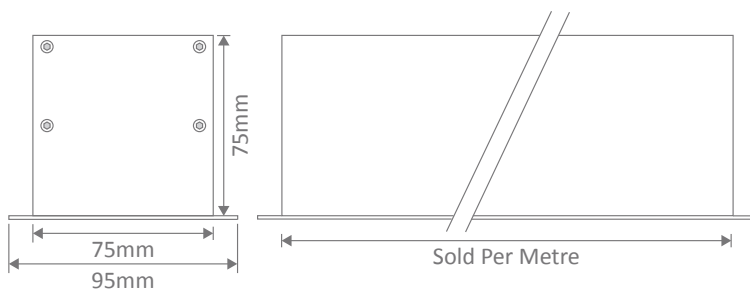

Specification Features

Input Voltage:	240V
Power (W):	17.3W/Per Metre
IP rating (IP):	20
Lumens (lm):	Warm White 3000K - 2466lm
LED type:	Neutral White 4000K - 2600lm
CCT:	3000K - 4000K
CRI:	≥80
Beam angle (°):	120°
Dimmable:	No**
Lifespan (hrs):	50,000hrs
Installation:	Recessed
Material:	Extruded 6063 aluminium
Finish:	Clear anodised, black or white powder coat finish
Diffuser:	Flat high output opal-frost
Length:	Sold per metre*
Size (mm)	Profile (W) 75mm x (H) 75mm
Available Upon Request:	<ul style="list-style-type: none"> • High Output LED Boards • Intergrated Emergency

Note: This product is made to order and may have a lead time.

* Profile can be cut to any length required.

** Dali and 0-10V dimming available upon request

Aluminium Finish

White Finish

Back View

Diagrams / Additional