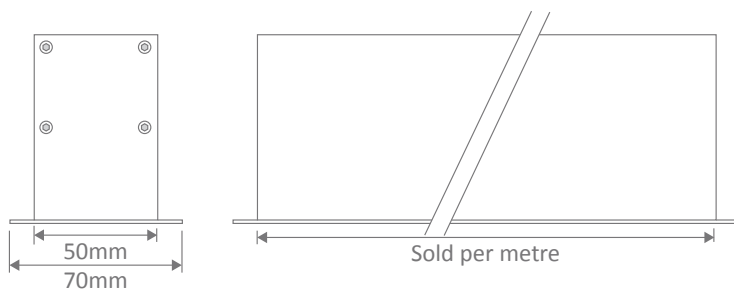

Diagrams / Additional

Item No.	Variant	Colour
MAX-50-REC Recessed (BLK)	22304	3000K
	22305	4000K

Item No.	Variant	Colour
MAX-50-REC Recessed (ALU)	22300	3000K
	22301	4000K

Item No.	Variant	Colour
MAX-50-REC Recessed (WHT)	22308	3000K
	22309	4000K