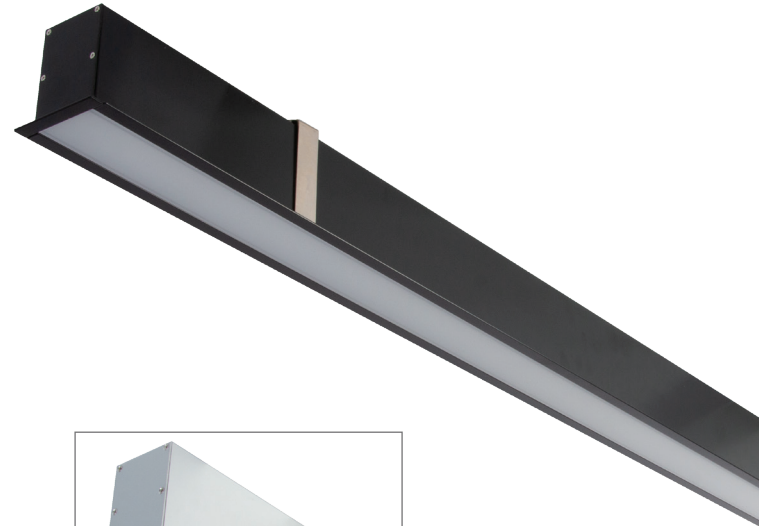

### 1M LED Recessed Profile

#### Description

The Max-50 Recessed profile is designed to suit commercial and residential applications, this profile system incorporates an extruded aluminium body with flat PMMA diffuser, and Osram Led boards. The system offers many additional options such as Dali dimming and emergency upon request.

#### Specification Features

Input Voltage:	240V
Power (W):	17.3W/Per Metre
IP rating (IP):	20
Lumens (lm):	Warm White 3000K - 2466lm Neutral White 4000K - 2600lm
LED type:	Osram LED Boards
CCT:	3000K - 4000K
CRI:	≥80
Beam angle (°):	120°
Dimmable:	No**
Lifespan (hrs):	50,000hrs
Installation:	Recessed
Material:	Extruded 6063 aluminium
Finish:	Clear anodised, black or white powder coat finish
Diffuser:	Flat high output opal-frost
Length:	Sold per metre*
Size (mm)	Profile (W) 50mm x (H) 75mm
Available Upon Request:	<ul style="list-style-type: none"> <li>• High Output LED Boards</li> <li>• Intergrated Emergency</li> </ul>