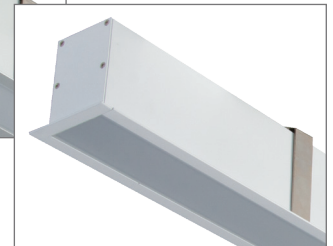

White Finish