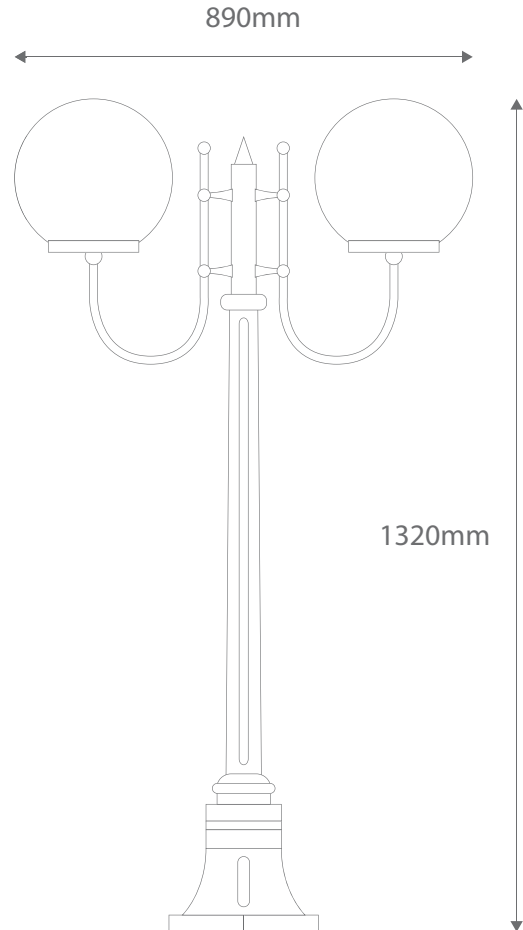

GT-608 / GT-609

Double Head on Post 1.32m

Order Code:	15686	Beige	GT608	1 x 20W E27 CFL
	15687	Black	GT608	1 x 20W E27 CFL
	15688	Burgundy	GT608	1 x 20W E27 CFL
	15689	Green	GT608	1 x 20W E27 CFL
	15690	Primrose	GT608	1 x 20W E27 CFL
	15691	White	GT608	1 x 20W E27 CFL
	15692	Beige	GT609	1 x 20W E27 CFL
	15693	Black	GT609	1 x 20W E27 CFL
	15694	Burgundy	GT609	1 x 20W E27 CFL
	15695	Green	GT609	1 x 20W E27 CFL
	15696	Primrose	GT609	1 x 20W E27 CFL
	15697	White	GT609	1 x 20W E27 CFL

Product Code: **GT-608 Ø 250mm**
GT-609 Ø 300mm

Description: Two opal spheres on curved arm complete with fancy post and short base.

IP Rating: IP43

Dimensions: Height 1320mm
Width 890mm

Requires: Lamps.

Made in Italy