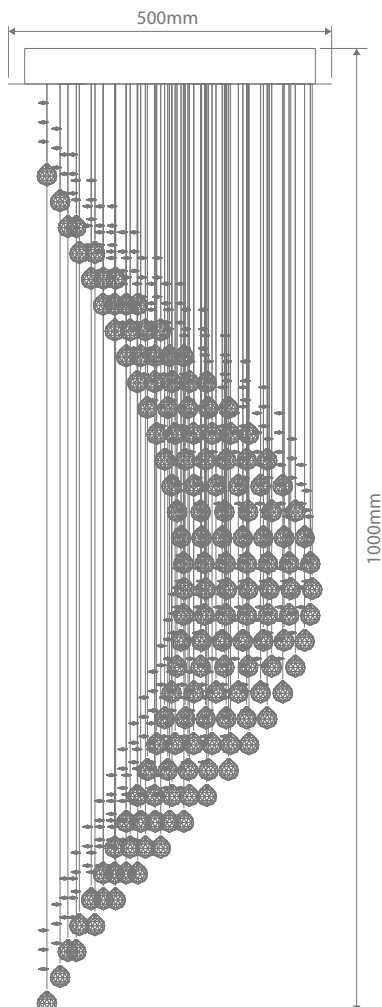

BOOMERANG-50 Crystal LED Pendant

Description

BOOMERANG-50 Crystal LED Pendant complete with polished chrome backplate and utilising K9 crystal.

Specification Features

Input Voltage: 240V
 Power (W): 6x6W
 IP rating (IP): 20
 Lamp Base: GU10
 CCT: 3000K -5000K
 Dimmable: Yes
GU10 6W LED lamps included (20482)

Diagrams / Additional

Crystal Pendant

Item No.	Variant	Colour
BOOMERANG-50	35021	5000K

Additional Globes

Item No.	Variant	Colour
GU10 6W LED LAMP	20481	3000K
GU10 6W LED LAMP	20482	5000K