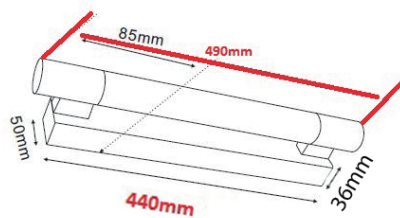

Double insulated

VANITY-1

VANITY-2

CODE	DESCRIPTION	KELVIN	LUMENS (LM)	WATT (W)	CRI	CARTON QTY
VANITY-1	2PCS SAN'AN LED/ IRON SS ACRYLIC SHORT 4000K	4000K	525	7.68	>80	1/12
VANITY-2	5PCS SAN'AN LED/ IRON SS ACRYLIC LONG 4000K	4000K	986	19.2	>80	1/6