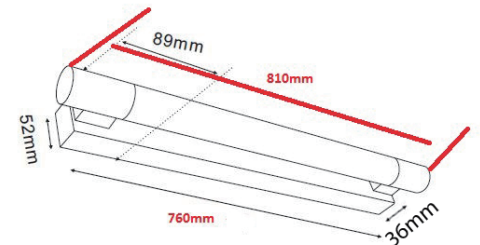

VANITY SERIES - LED INTERIOR WALL LIGHTS

FEATURES

- Input voltage: 240V AC 50/60Hz
- Iron & stainless steel & acrylic opal diffuser
- Chrome finish
- San'an LED chips
- Life time: 50,000hrs
- Ideal for creating ambient lighting
- Low energy longlife LED lighting
- 12V driver included
- IP rating: IP44
- 2 year replacement warranty

Double insulated

VANITY-1

VANITY-2

CODE	DESCRIPTION	KELVIN	LUMENS (LM)	WATT (W)	CRI	CARTON QTY
VANITY-1	2PCS SAN'AN LED/ IRON SS ACRYLIC SHORT 4000K	4000K	525	7.68	>80	1/12
VANITY-2	5PCS SAN'AN LED/ IRON SS ACRYLIC LONG 4000K	4000K	986	19.2	>80	1/6