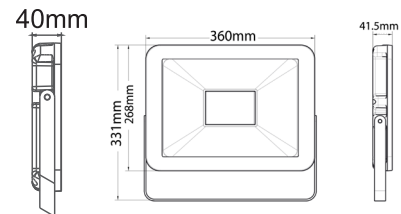

TABLET SERIES

LED SLIM FLOOD LIGHTS

▲ TABLET1,2A,6,7A,8,9A

▲ TABLET3,4A,5

Product Features

- Input voltage: 240V AV 50/60Hz
- Housing: die casted aluminium
- Bracket: iron
- LED type: SMD2835
- TABLET1: 500mm flex; TABLET3,5,6,8: 300mm flex; TABLET2A, 4A,7A & 9A: 1200mm flex & plug
- Ambient temp: TABLET1, 2A, 4A, 7A & 9A: -20 to 40°C; Others are: -30 to 50°C
- Suitable for 2-way switching
- Suitable for PIR or Microwave sensors

25,000hr Lifetime	CRI80	IP65 Rated	2YEAR Replacement Warranty
-------------------	-------	------------	----------------------------

▲ TABLET1,3

▲ TABLET2A,4A,5,6

▲ TABLET7A

▲ TABLET8,9A

Technical Data

PART NO.	DESCRIPTION	KELVIN (K)	LUMENS (LM)	WATT (W)	BEAM (°)	WIDTH (mm)	DEPTH (mm)	WEIGHT (KG)	BOX (CM)	CARTON QTY
TABLET1	10W MATT BLK SLIM LED FLOOD LIGHT	5000	700	10	120°	130	26	0.63	17x14.9x4	1/20
TABLET2A	30W MATT BLK SLIM LED FLOOD LIGHT	5000	2100	30	120°	180	31	1.00	23x18x4	1/16
TABLET3	10W GLOSS WH SLIM LED FLOOD LIGHT	5000	800	10	100°	130	26	0.63	17x15x4	1/20
TABLET4A	20W GLOSS WH SLIM LED FLOOD LIGHT	5000	1600	20	110°	180	31	1.00	22x19x5	1/16
TABLET5A	30W GLOSS WH SLIM LED FLOOD LIGHT	5000	2400	30	100°	180	31	1.00	22.5x17.3x4	1/16
TABLET6	20W MATT BLK SLIM LED FLOOD LIGHT	5000	1600	20	100°	180	31	0.94	23x18x4	1/16
TABLET7A	50W MATT BLK SLIM LED FLOOD LIGHT	5000	4000	50	110°	290	40	2.50	36x28x5	1/5
TABLET8	75W MATT BLK SLIM LED FLOOD LIGHT	5000	7500	75	100°	360	41.5	4.12	41.5x34x5	1/4
TABLET9A	100W MATT BLK SLIM LED FLOOD LIGHT	5000	8000	100	110°	360	41.5	4.10	42x35x6	1/4