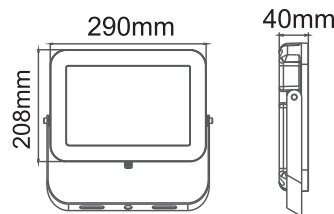

TABLET SERIES

LED SLIM FLOOD LIGHTS

▲ TABLET1,2A,6,7A,8,9A

▲ TABLET3,4A,5

Product Features

- Input voltage: 240V AV 50/60Hz
- Housing: die casted aluminium
- Bracket: iron
- LED type: SMD2835
- TABLET1: 500mm flex; TABLET3,5,6,8: 300mm flex; TABLET2A, 4A,7A & 9A: 1200mm flex & plug
- Ambient temp: TABLET1, 2A, 4A, 7A & 9A: -20 to 40°C; Others are: -30 to 50°C
- Suitable for 2-way switching
- Suitable for PIR or Microwave sensors

25,000hr Lifetime	CRI80	IP65 Rated	2YEAR Replacement Warranty
-------------------	-------	------------	----------------------------

▲ TABLET1,3

▲ TABLET2A,4A,5,6

▲ TABLET7A

▲ TABLET8,9A

Technical Data

PART NO.	DESCRIPTION	KELVIN (K)	LUMENS (LM)	WATT (W)	BEAM (°)	WIDTH (mm)	DEPTH (mm)	WEIGHT (KG)	BOX (CM)	CARTON QTY
TABLET1	10W MATT BLK SLIM LED FLOOD LIGHT	5000	700	10	120°	130	26	0.63	17x14.9x4	1/20
TABLET2A	30W MATT BLK SLIM LED FLOOD LIGHT	5000	2100	30	120°	180	31	1.00	23x18x4	1/16
TABLET3	10W GLOSS WH SLIM LED FLOOD LIGHT	5000	800	10	100°	130	26	0.63	17x15x4	1/20
TABLET4A	20W GLOSS WH SLIM LED FLOOD LIGHT	5000	1600	20	110°	180	31	1.00	22x19x5	1/16
TABLET5A	30W GLOSS WH SLIM LED FLOOD LIGHT	5000	2400	30	100°	180	31	1.00	22.5x17.3x4	1/16
TABLET6	20W MATT BLK SLIM LED FLOOD LIGHT	5000	1600	20	100°	180	31	0.94	23x18x4	1/16
TABLET7A	50W MATT BLK SLIM LED FLOOD LIGHT	5000	4000	50	110°	290	40	2.50	36x28x5	1/5
TABLET8	75W MATT BLK SLIM LED FLOOD LIGHT	5000	7500	75	100°	360	41.5	4.12	41.5x34x5	1/4
TABLET9A	100W MATT BLK SLIM LED FLOOD LIGHT	5000	8000	100	110°	360	41.5	4.10	42x35x6	1/4