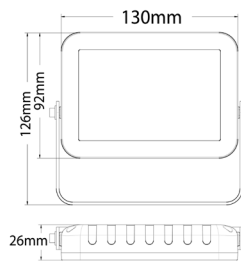

TABLET SERIES

LED SLIM FLOOD LIGHTS

▲ TABLET1,2A,6,7A,8,9A

▲ TABLET3,4A,5

Product Features

- Input voltage: 240V AV 50/60Hz
- Housing: die casted aluminium
- Bracket: iron
- LED type: SMD2835
- TABLET1: 500mm flex; TABLET3,5,6,8: 300mm flex; TABLET2A, 4A,7A & 9A: 1200mm flex & plug
- Ambient temp: TABLET1, 2A, 4A, 7A & 9A: -20 to 40°C; Others are: -30 to 50°C
- Suitable for 2-way switching
- Suitable for PIR or Microwave sensors

25,000hr Lifetime	CRI80	IP65 Rated	2YEAR Replacement Warranty
-------------------	-------	------------	----------------------------

▲ TABLET1,3

▲ TABLET2A,4A,5,6

▲ TABLET7A

▲ TABLET8,9A

Technical Data

PART NO.	DESCRIPTION	KELVIN (K)	LUMENS (LM)	WATT (W)	BEAM (°)	WIDTH (mm)	DEPTH (mm)	WEIGHT (KG)	BOX (CM)	CARTON QTY
TABLET1	10W MATT BLK SLIM LED FLOOD LIGHT	5000	700	10	120°	130	26	0.63	17x14.9x4	1/20
TABLET2A	30W MATT BLK SLIM LED FLOOD LIGHT	5000	2100	30	120°	180	31	1.00	23x18x4	1/16
TABLET3	10W GLOSS WH SLIM LED FLOOD LIGHT	5000	800	10	100°	130	26	0.63	17x15x4	1/20
TABLET4A	20W GLOSS WH SLIM LED FLOOD LIGHT	5000	1600	20	110°	180	31	1.00	22x19x5	1/16
TABLET5A	30W GLOSS WH SLIM LED FLOOD LIGHT	5000	2400	30	100°	180	31	1.00	22.5x17.3x4	1/16
TABLET6	20W MATT BLK SLIM LED FLOOD LIGHT	5000	1600	20	100°	180	31	0.94	23x18x4	1/16
TABLET7A	50W MATT BLK SLIM LED FLOOD LIGHT	5000	4000	50	110°	290	40	2.50	36x28x5	1/5
TABLET8	75W MATT BLK SLIM LED FLOOD LIGHT	5000	7500	75	100°	360	41.5	4.12	41.5x34x5	1/4
TABLET9A	100W MATT BLK SLIM LED FLOOD LIGHT	5000	8000	100	110°	360	41.5	4.10	42x35x6	1/4