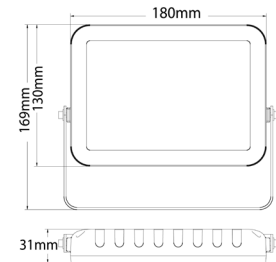

TABLET SERIES

LED SLIM FLOOD LIGHTS

▲ TABLET1,2A,6,7A,8,9A

▲ TABLET3,4A,5

Product Features

- Input voltage: 240V AV 50/60Hz
- Housing: die casted aluminium
- Bracket: iron
- LED type: SMD2835
- TABLET1: 500mm flex; TABLET3,5,6,8: 300mm flex; TABLET2A, 4A,7A & 9A: 1200mm flex & plug
- Ambient temp: TABLET1, 2A, 4A, 7A & 9A: -20 to 40°C; Others are: -30 to 50°C
- Suitable for 2-way switching
- Suitable for PIR or Microwave sensors

25,000hr Lifetime	CRI80	IP65 Rated	2YEAR Replacement Warranty
-------------------	-------	------------	----------------------------

▲ TABLET1,3

▲ TABLET2A,4A,5,6

▲ TABLET7A

▲ TABLET8,9A

Technical Data

PART NO.	DESCRIPTION	KELVIN (K)	LUMENS (LM)	WATT (W)	BEAM (°)	WIDTH (mm)	DEPTH (mm)	WEIGHT (KG)	BOX (CM)	CARTON QTY
TABLET1	10W MATT BLK SLIM LED FLOOD LIGHT	5000	700	10	120°	130	26	0.63	17x14.9x4	1/20
TABLET2A	30W MATT BLK SLIM LED FLOOD LIGHT	5000	2100	30	120°	180	31	1.00	23x18x4	1/16
TABLET3	10W GLOSS WH SLIM LED FLOOD LIGHT	5000	800	10	100°	130	26	0.63	17x15x4	1/20
TABLET4A	20W GLOSS WH SLIM LED FLOOD LIGHT	5000	1600	20	110°	180	31	1.00	22x19x5	1/16
TABLET5A	30W GLOSS WH SLIM LED FLOOD LIGHT	5000	2400	30	100°	180	31	1.00	22.5x17.3x4	1/16
TABLET6	20W MATT BLK SLIM LED FLOOD LIGHT	5000	1600	20	100°	180	31	0.94	23x18x4	1/16
TABLET7A	50W MATT BLK SLIM LED FLOOD LIGHT	5000	4000	50	110°	290	40	2.50	36x28x5	1/5
TABLET8	75W MATT BLK SLIM LED FLOOD LIGHT	5000	7500	75	100°	360	41.5	4.12	41.5x34x5	1/4
TABLET9A	100W MATT BLK SLIM LED FLOOD LIGHT	5000	8000	100	110°	360	41.5	4.10	42x35x6	1/4