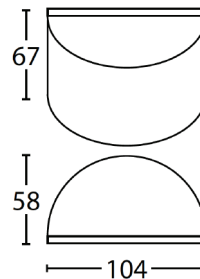

EXTERIOR 12V SURFACE MOUNTED STEP LIGHTS

Exterior Lighting

PRODUCT FEATURES

- Input voltage: 12-25V DC
- External control gear required
- CLA recommended drivers: OTTER1 & CLA111011
- Material: solid bronze
- Colours: aged bronze
- Lamp holder: G4 (Max.20W HAL)
- Globe not included

Recommended CLA LED globes: **CLAL1.58 Series**,
CLAG4L3CW/WW & CLAG4L15CW/WW

 G4	IP65 Rated	2YEAR Replacement Warranty
--	----------------------	---

STE11

STE12

PART NO.	DESCRIPTION	COLOUR	LAMP HOLDER	MAX. WATT	WEIGHT (KG)	BOX (CM)	CARTON QTY
STE11	WALL 12V S/M Bronze Curved G4 BI PIN	AGED BRONZE	1xG4	20W	0.6	9x6.5x10.5	1/10
STE12	WALL 12V S/M Bronze Lge Curved G4 BI PIN	AGED BRONZE	1xG4	20W	1	9x6.5x5.5	1/10