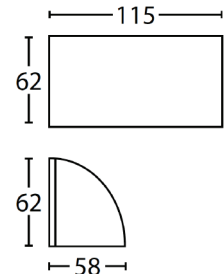

Recommended CLA LED globes: **CLAL1.58 Series**,
CLAG4L3CW/WW & CLAG4L15CW/WW

 G4	IP65 Rated	2YEAR Replacement Warranty
--	----------------------	---

STE11

STE12

PART NO.	DESCRIPTION	COLOUR	LAMP HOLDER	MAX. WATT	WEIGHT (KG)	BOX (CM)	CARTON QTY
STE11	WALL 12V S/M Bronze Curved G4 BI PIN	AGED BRONZE	1xG4	20W	0.6	9x6.5x10.5	1/10
STE12	WALL 12V S/M Bronze Lge Curved G4 BI PIN	AGED BRONZE	1xG4	20W	1	9x6.5x5.5	1/10