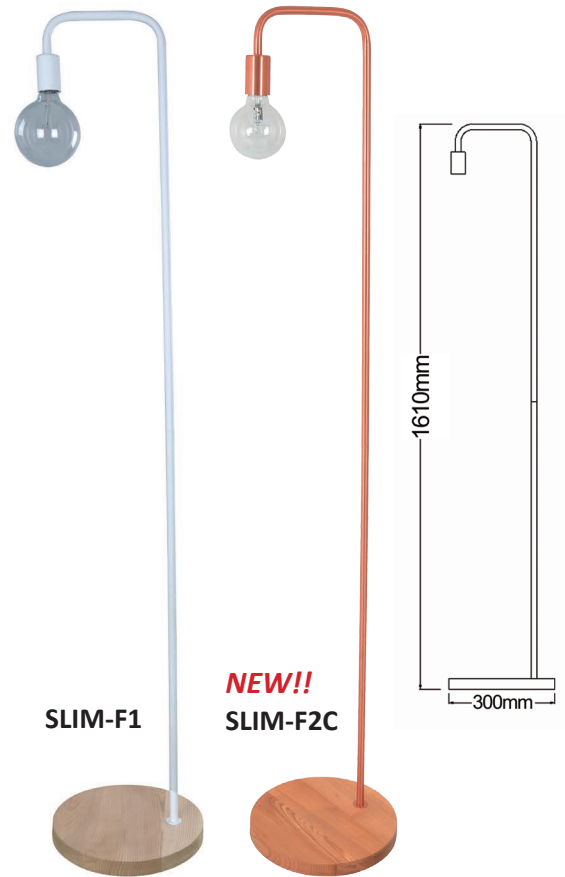

**NEW!!**  
SLIM-T1C

SLIM-F2

**FEATURES**

- Input voltage: 240V AC
- Material: steel & wood
- Max.wattage: 45W
- ES lamp base
- Globe not included
- For indoor use
- 1 year replacement warranty

**SLIM SERIES**  
E27 MODERN FLOOR/ TABLE LAMPS

SLIM-T1

SLIM-T2

SLIM-F1

**NEW!!**  
SLIM-F2C

**SPECIFICATIONS**

CODE	DESCRIPTION	BASE (mm)	HEIGHT (mm)
SLIM-F1C	COPPER & BLONDE WOOD COLOUR FLOOR LAMP	Ø300	1610
SLIM-F1	WHITE & BLONDE WOOD COLOUR FLOOR LAMP	Ø300	1610
SLIM-F2	BLACK & BLONDE WOOD COLOUR FLOOR LAMP	Ø300	1610
SLIM-T1C	COPPER & BLONDE WOOD COLOUR TABLE LAMP	Ø150	500
SLIM-T1	WHITE & BLONDE WOOD COLOUR TABLE LAMP	Ø150	500
SLIM-T2	BLACK & BLONDE WOOD COLOUR TABLE LAMP	Ø150	500