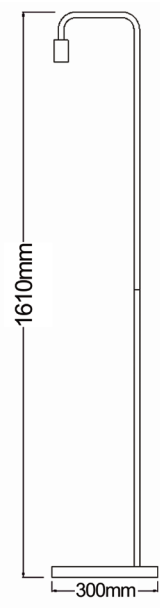

**NEW!!**  
SLIM-T1C

SLIM-F2

**FEATURES**

- Input voltage: 240V AC
- Material: steel & wood
- Max.wattage: 45W
- ES lamp base
- Globe not included
- For indoor use
- 1 year replacement warranty

**SLIM SERIES**  
E27 MODERN FLOOR/ TABLE LAMPS

SLIM-T1

SLIM-T2

SLIM-F1

**NEW!!**  
SLIM-F2C

**SPECIFICATIONS**

CODE	DESCRIPTION	BASE (mm)	HEIGHT (mm)
SLIM-F1C	COPPER & BLONDE WOOD COLOUR FLOOR LAMP	Ø300	1610
SLIM-F1	WHITE & BLONDE WOOD COLOUR FLOOR LAMP	Ø300	1610
SLIM-F2	BLACK & BLONDE WOOD COLOUR FLOOR LAMP	Ø300	1610
SLIM-T1C	COPPER & BLONDE WOOD COLOUR TABLE LAMP	Ø150	500
SLIM-T1	WHITE & BLONDE WOOD COLOUR TABLE LAMP	Ø150	500
SLIM-T2	BLACK & BLONDE WOOD COLOUR TABLE LAMP	Ø150	500