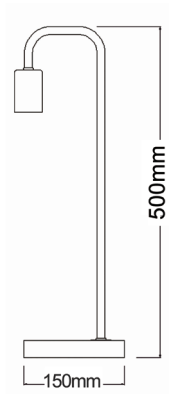

**NEW!!**  
SLIM-T1C

SLIM-F2

**FEATURES**

- Input voltage: 240V AC
- Material: steel & wood
- Max.wattage: 45W
- ES lamp base
- Globe not included
- For indoor use
- 1 year replacement warranty

**SLIM SERIES**  
E27 MODERN FLOOR/ TABLE LAMPS

SLIM-T1

SLIM-T2

SLIM-F1

**NEW!!**  
SLIM-F2C

**SPECIFICATIONS**

CODE	DESCRIPTION	BASE (mm)	HEIGHT (mm)
SLIM-F1C	COPPER & BLONDE WOOD COLOUR FLOOR LAMP	Ø300	1610
SLIM-F1	WHITE & BLONDE WOOD COLOUR FLOOR LAMP	Ø300	1610
SLIM-F2	BLACK & BLONDE WOOD COLOUR FLOOR LAMP	Ø300	1610
SLIM-T1C	COPPER & BLONDE WOOD COLOUR TABLE LAMP	Ø150	500
SLIM-T1	WHITE & BLONDE WOOD COLOUR TABLE LAMP	Ø150	500
SLIM-T2	BLACK & BLONDE WOOD COLOUR TABLE LAMP	Ø150	500