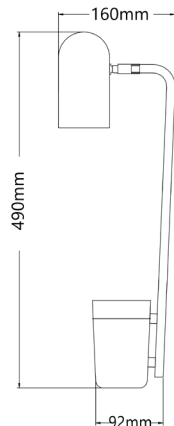

### E14 Table Lamps

- Material: iron
- Max.wattage: 40W (for halogen)
- E14 lamp base
- Globe not included
- Cable length: 1.8m with inline switch
- For indoor use
- 1 year replacement warranty
- Carton QTY: 1/1