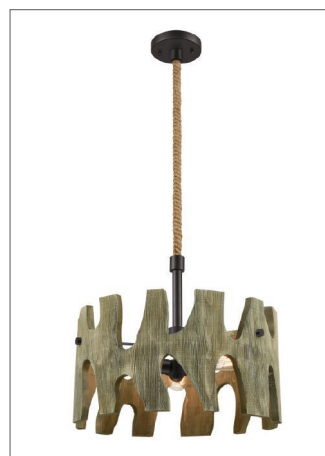

Part Number: HOPI01
E27 PENDANT LIGHT

- Input voltage: 220-240V AC
- Shade: wood
- Suspension rod: bronze iron
- Suspension: rope
- Max.60W halogen globes
- E27x3 lampholders
- Globes not included
- For indoor use only
- Not suitable for use with any globe larger than GLS

PART NO.	DESCRIPTION	LENGTH (mm)	DIAM (mm)	CABLE L(mm)	CANOPY OD(mm)	WEIGHT (KG)	BOX (CM)	CARTON QTY
HOPI01	PENDANT 3XE27 60W LGE RND WEATHERED GREY WOOD	422	Ø510	3000	Ø140	7.20	59x59x35	1

UPDATED ON 05.03.2018