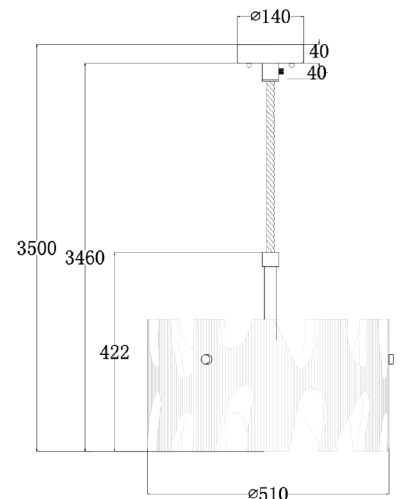

Part Number: HOPI01
E27 PENDANT LIGHT

- Input voltage: 220-240V AC
- Shade: wood
- Suspension rod: bronze iron
- Suspension: rope
- Max.60W halogen globes
- E27x3 lampholders
- Globes not included
- For indoor use only
- Not suitable for use with any globe larger than GLS

PART NO.	DESCRIPTION	LENGTH (mm)	DIAM (mm)	CABLE L(mm)	CANOPY OD(mm)	WEIGHT (KG)	BOX (CM)	CARTON QTY
HOPI01	PENDANT 3XE27 60W LGE RND WEATHERED GREY WOOD	422	Ø510	3000	Ø140	7.20	59x59x35	1

UPDATED ON 05.03.2018