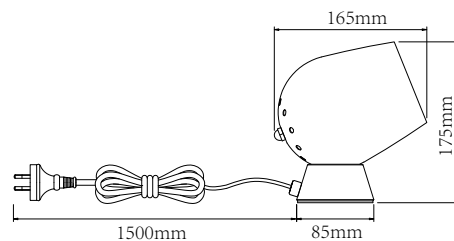

FOKUS SERIES

Interior E14 Touch On/Off Table Lamps

Product Features:

- Input voltage: 220-240V AC 50/60Hz
- Material: iron
- Max.25W halogen globe
- E14 lamp holder
- Globe not included
- Recommended CLA globes: CAN series / FR series / CLAR5011WSES
- Cable length: 1.5m
- For indoor use only

Part No.	FOKUS01
Colour	White
Lamp Holder	1XE14
Length	165mm
Height	175mm
Flex & plug	1500mm
Base Size	Ø85mm
Weight	0.55kg
Box	19x17x13cm
Carton QTY	1/6

Part No.	FOKUS02
Colour	Black
Lamp Holder	1XE14
Length	165mm
Height	175mm
Flex & plug	1500mm
Base Size	Ø85mm
Weight	0.55kg
Box	19x17x13cm
Carton QTY	1/6

Part No.	FOKUS03
Colour	Copper
Lamp Holder	1XE14
Length	165mm
Height	175mm
Flex & plug	1500mm
Base Size	Ø85mm
Weight	0.55kg
Box	19x17x13cm
Carton QTY	1/6

Part No.	FOKUS04
Colour	Pewter
Lamp Holder	1XE14
Length	165mm
Height	175mm
Flex & plug	1500mm
Base Size	Ø85mm
Weight	0.55kg
Box	19x17x13cm
Carton QTY	1/6