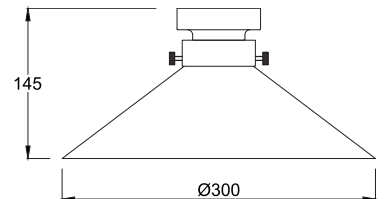

# D.I.Y. BATTEN FIXTURE

D.I.Y. Lighting

**DIYBAT13**  
(Black / Clear Glass)

**DIYBAT14**  
(Chrome / Clear Glass)

**DIYBAT15**  
(Black / Smoky Glass)

**DIYBAT16**  
(Chrome / Smoky Glass)

### Product Features:

- Input voltage: 220-240V AC
- Surface mounted
- Material: iron & glass
- Globe type: B22 (Max.40W halogen globe)
- Globe not included
- Batten holder not included
- IP rating: IP20 for indoor use only
- Warranty: 1 year replacement

PART NO.	DESCRIPTION	MAX. WATT	DIAM	HEIGHT	WEIGHT	BOX	CARTON QTY
DIYBAT13	DIY Batten Fix LGE Cone Clr Black	40W	Ø300mm	145mm	1.06kg	35x35x15.5cm	1/4
DIYBAT14	DIY Batten Fix LGE Cone Clr Chrome	40W	Ø300mm	145mm	1.06kg	35x35x15.5cm	1/4
DIYBAT15	DIY Batten Fix LGE Cone Smoke Black	40W	Ø300mm	145mm	1.06kg	35x35x15.5cm	1/4
DIYBAT16	DIY Batten Fix LGE Cone Smoke Chrome	40W	Ø300mm	145mm	1.06kg	35x35x15.5cm	1/4