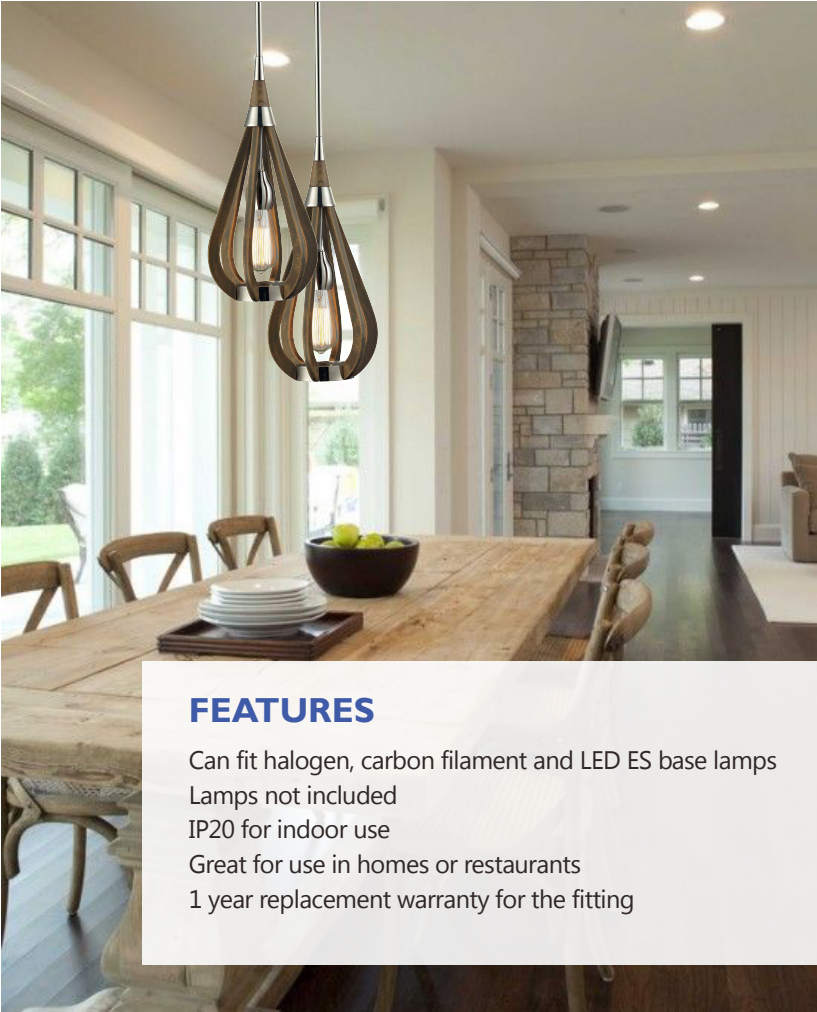

BONITO SERIES

240V E27 MODERN PENDANT LIGHT

Devoted to energy saving

FEATURES

- Can fit halogen, carbon filament and LED E27 base lamps
- Lamps not included
- IP20 for indoor use
- Great for use in homes or restaurants
- 1 year replacement warranty for the fitting