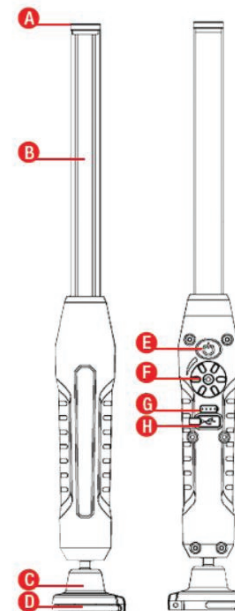

BIG SLIM

LED COB SLIM WORKLIGHT & TORCH

eXelite

Team Brand Products

PRODUCT FEATURES:

- Dimmable 20-100%
- Rechargeable
- Super strong 360° swivel magnet base & hook
- Robust slim light
- Colour temperature: 6500K
- **IP67**: Dust & water resistant up to 1 meter in depth protection
- **IK08**: Impact resistant
- **WARRANTY**: 2 year warranty

**SUPER STRONG
MAGNET BASE**

PART NO. BIG SLIM

- A. TORCH LIGHT
- B. MAIN COB LIGHT
- C. 360° SWIVEL MAGNET BASE
- D. STRONG METAL SWIVEL HOOK
- E. ON/OFF SWITCH
- F. DIMMING DIAL
- G. LED LAMP BATTERY INDICATOR
- H. MICRO USB CHARGING INPUT