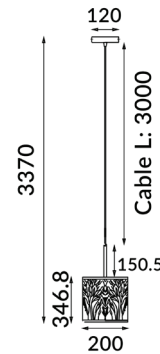

AUTUMN01

AUTUMN02

AUTUMN03W

AUTUMN04TL

AUTUMN SERIES

E27 Pendant / Wall / Table Lamps

Product Features:

- Input voltage: 220-240V AC
- Shade: iron with aged bronze finish
- Shade lining: PC
- AUTUMN01, 02 suspension rod: iron with oil rubbed bronze finish
- AUTUMN01, 02 suspension cable: bronze teflon
- AUTUMN02 diffuser: frosted glass
- AUTUMN04TL flex & plug (L 1.5m with on/off inline switch)
- Max 60W halogen globe
- E27 or E14 lampholder
- Globe not included

IP20
Rated

1 YEAR
Replacement
Warranty

AUTUMN01

AUTUMN02
All rods can
be used
independently

AUTUMN03W

AUTUMN04TL

PART NO.	DESCRIPTION	LENGTH (mm)	DIAM (mm)	CANOPY OD(mm)	BASE OD(mm)	WEIGHT (KG)	BOX (CM)	CARTON QTY
AUTUMN01	PENDANT E27 60W SM RND Aged Bronze with Amber lining	200	Ø200	Ø120	-	1.43	27x27x27	1
AUTUMN02	PENDANT E27x3 60W LGE RND Aged Bronze Amber lining Frosted Glass Diffuser	200	Ø400	Ø120	-	4.45	47x47x30	1
AUTUMN03W	WALL INTERNAL SES x 2 60W Curved Aged Bronze with Amber lining	200	280	-	-	1.28	35x19x24	1
AUTUMN04TL	TABLE LAMP E27 60W SM RND Aged Bronze with Amber lining	200	Ø200	-	Ø150	2.40	27x27x49	1