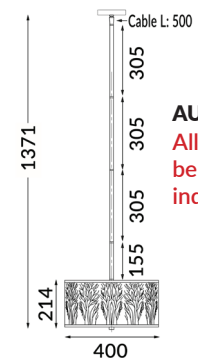

AUTUMN01

AUTUMN02

AUTUMN03W

AUTUMN04TL

AUTUMN SERIES

E27 Pendant / Wall / Table Lamps

Product Features:

- Input voltage: 220-240V AC
- Shade: iron with aged bronze finish
- Shade lining: PC
- AUTUMN01, 02 suspension rod: iron with oil rubbed bronze finish
- AUTUMN01, 02 suspension cable: bronze teflon
- AUTUMN02 diffuser: frosted glass
- AUTUMN04TL flex & plug (L 1.5m with on/off inline switch)
- Max 60W halogen globe
- E27 or E14 lampholder
- Globe not included

IP20
Rated

1 YEAR
Replacement
Warranty

AUTUMN01

AUTUMN02
All rods can
be used
independently

AUTUMN03W

AUTUMN04TL

PART NO.	DESCRIPTION	LENGTH (mm)	DIAM (mm)	CANOPY OD(mm)	BASE OD(mm)	WEIGHT (KG)	BOX (CM)	CARTON QTY
AUTUMN01	PENDANT E27 60W SM RND Aged Bronze with Amber lining	200	Ø200	Ø120	-	1.43	27x27x27	1
AUTUMN02	PENDANT E27x3 60W LGE RND Aged Bronze Amber lining Frosted Glass Diffuser	200	Ø400	Ø120	-	4.45	47x47x30	1
AUTUMN03W	WALL INTERNAL SES x 2 60W Curved Aged Bronze with Amber lining	200	280	-	-	1.28	35x19x24	1
AUTUMN04TL	TABLE LAMP E27 60W SM RND Aged Bronze with Amber lining	200	Ø200	-	Ø150	2.40	27x27x49	1