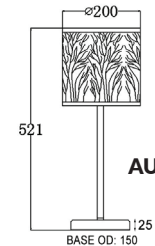

IP20
Rated

1 YEAR
Replacement
Warranty

AUTUMN01

AUTUMN02
All rods can
be used
independently

AUTUMN03W

AUTUMN04TL

PART NO.	DESCRIPTION	LENGTH (mm)	DIAM (mm)	CANOPY OD(mm)	BASE OD(mm)	WEIGHT (KG)	BOX (CM)	CARTON QTY
AUTUMN01	PENDANT E27 60W SM RND Aged Bronze with Amber lining	200	Ø200	Ø120	-	1.43	27x27x27	1
AUTUMN02	PENDANT E27x3 60W LGE RND Aged Bronze Amber lining Frosted Glass Diffuser	200	Ø400	Ø120	-	4.45	47x47x30	1
AUTUMN03W	WALL INTERNAL SES x 2 60W Curved Aged Bronze with Amber lining	200	280	-	-	1.28	35x19x24	1
AUTUMN04TL	TABLE LAMP E27 60W SM RND Aged Bronze with Amber lining	200	Ø200	-	Ø150	2.40	27x27x49	1