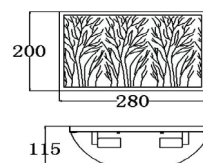

IP20
Rated

1 YEAR
Replacement
Warranty

AUTUMN01

AUTUMN02
All rods can
be used
independently

AUTUMN03W

AUTUMN04TL

PART NO.	DESCRIPTION	LENGTH (mm)	DIAM (mm)	CANOPY OD(mm)	BASE OD(mm)	WEIGHT (KG)	BOX (CM)	CARTON QTY
AUTUMN01	PENDANT E27 60W SM RND Aged Bronze with Amber lining	200	Ø200	Ø120	-	1.43	27x27x27	1
AUTUMN02	PENDANT E27x3 60W LGE RND Aged Bronze Amber lining Frosted Glass Diffuser	200	Ø400	Ø120	-	4.45	47x47x30	1
AUTUMN03W	WALL INTERNAL SES x 2 60W Curved Aged Bronze with Amber lining	200	280	-	-	1.28	35x19x24	1
AUTUMN04TL	TABLE LAMP E27 60W SM RND Aged Bronze with Amber lining	200	Ø200	-	Ø150	2.40	27x27x49	1