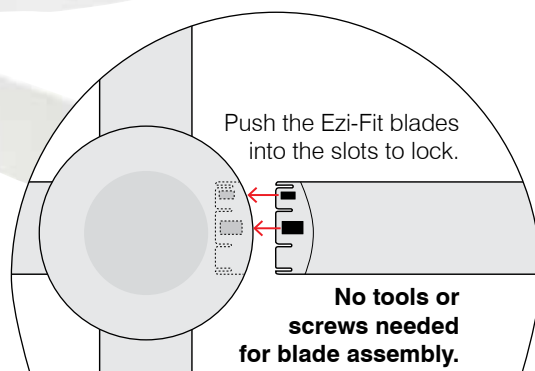

VECTOR

48" CEILING FAN WITH EZY-FIT ABS BLADES