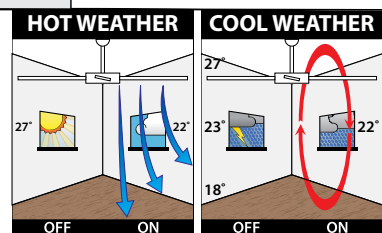

### Ezy-Fit blades reduce fan assembly and installation time

- Size: 48" (1200mm)
- Motor: 50W AC Motor
- Construction: Durable ABS Plastic Body and Canopy
- Blades: 4 x Ezy-Fit ABS Plastic Blades for quick installation
- Blade Pitch: 14 degree (effective)
- Ceiling Rake: 15 degree max
- Light: 20W 1000 lumen 4000K LED Array
- Control: Wall (3-speed) control
- Warranty: 2 year In-Home + additional 3 years on the motor