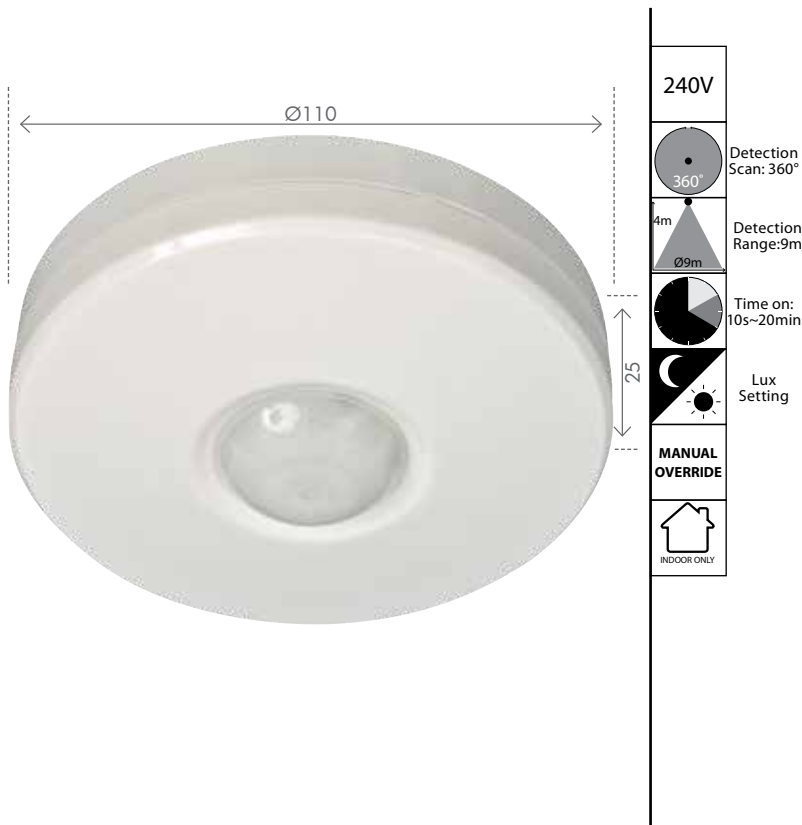

THREE-SIXTY SERIES-II

360° SURFACE MOUNT PIR SENSOR

Passive Infra-red technology.
 Multi-segmented lens for better detection.
 Reliable 3-wire design.
 Adjustable time and lux level.
 Manual override
 Indoor use only.
 Resets to AUTO mode after 8 hours
 Ceiling surface mount
 Max Load : 1600W Incandescent Lamp
 500W Fluorescent Lamp
 200W LED Lamp
 2 Year Warranty.

Product	Code	Colours
Sensor	18062/..	05 WHITE

EYE 360° SERIES-II

RECESSED PIR SECURITY SENSOR

Passive Infra-red technology.
 Multi-segmented lens for better detection.
 Reliable 3-wire design.
 Adjustable time and lux level.
 Manual override
 Indoor use only.
 Resets to AUTO mode after 8 hours
 Ceiling recessed flush mount
 Max Load : 2000W Incandescent Lamp
 600W Fluorescent Lamp
 300W LED Lamp
 2 Year Warranty.

Product	Code	Colours
Sensor	18063/..	05 WHITE