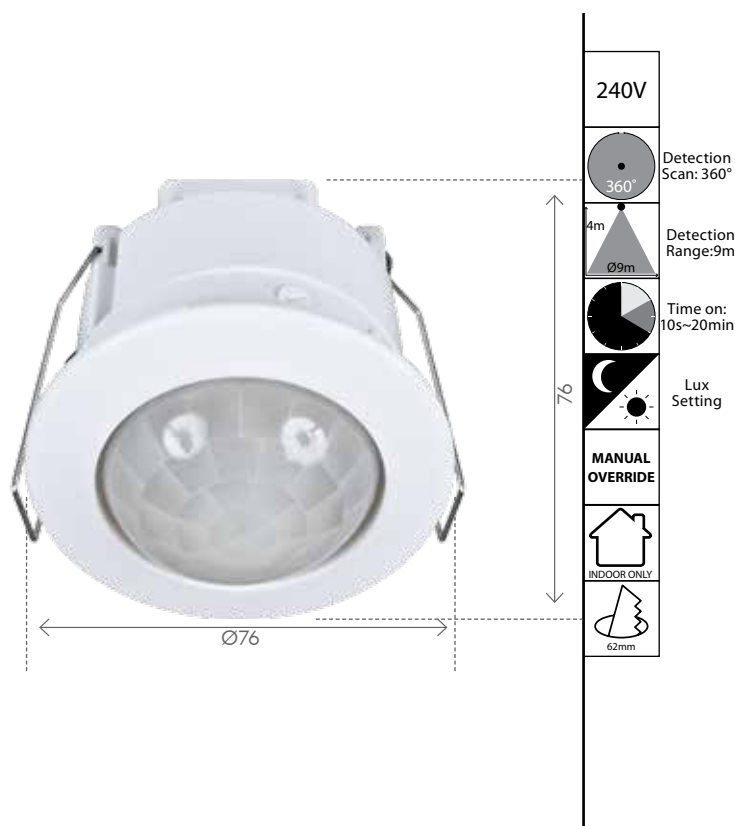

THREE-SIXTY SERIES-II

360° SURFACE MOUNT PIR SENSOR

Passive Infra-red technology.
 Multi-segmented lens for better detection.
 Reliable 3-wire design.
 Adjustable time and lux level.
 Manual override
 Indoor use only.
 Resets to AUTO mode after 8 hours
 Ceiling surface mount
 Max Load : 1600W Incandescent Lamp
 500W Fluorescent Lamp
 200W LED Lamp
 2 Year Warranty.

Product	Code	Colours
Sensor	18062/..	05 WHITE

EYE 360° SERIES-II

RECESSED PIR SECURITY SENSOR

Passive Infra-red technology.
 Multi-segmented lens for better detection.
 Reliable 3-wire design.
 Adjustable time and lux level.
 Manual override
 Indoor use only.
 Resets to AUTO mode after 8 hours
 Ceiling recessed flush mount
 Max Load : 2000W Incandescent Lamp
 600W Fluorescent Lamp
 300W LED Lamp
 2 Year Warranty.

Product	Code	Colours
Sensor	18063/..	05 WHITE