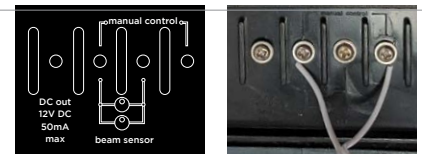

Motor controller

INSTALLATION

Recommended to be installed by licensed electrician

Please check that your existing door motor/controller has manual override terminals.

This may be found behind access panels on your existing garage door motor/controller.

If you momentarily connect these two terminals together (with a wire) and it activates the door then this product will be compatible.

manual override terminals example