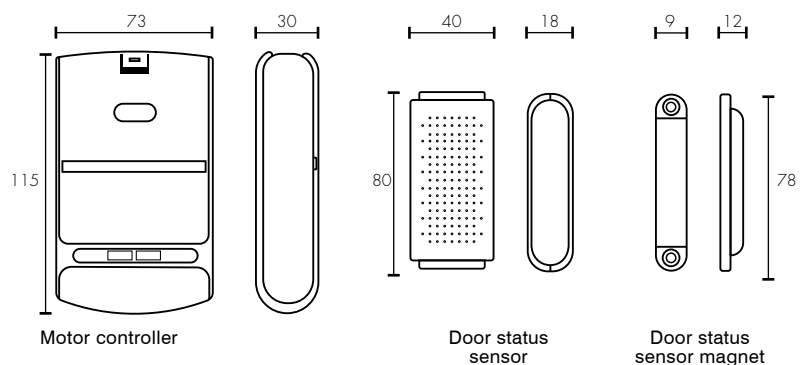

Motor controller

Door status sensor set

SMART WiFi UNIVERSAL DOOR CONTROLLER

TECHNICAL SPECIFICATIONS

Operating voltage:	240V / 50Hz
Class:	Power Adaptor: Class II Door Controller: Class III
Control Types:	Voice (using Google Assistant or Amazon Alexa) Remote (using Smart device) Geofence
Suitable for:	Roller Garage Doors Sectional Garage Doors Tilt Garage Doors
Ingress protection:	Indoor use only
Power source:	5V / 1A DC Power Adaptor
Kit includes:	1x Motor controller 1x Door status sensor 2x Mounting brackets 1x Cable 6x Screws and rawl plugs
Operating temperature:	+ 10°C to 35°C
Warranty:	1 year replacement
WiFi Info:	IEEE802.11b/g/n, 2.4GHz Mac Encryption; WEP/WAPI/TKIP/AES
Device Requirements:	iOS 8.0 or higher, Android 4.1 or higher
Standards:	AS/NZS CISPR32 AS/NZS CISPR35 AS/NZS 62368.1 AS/NZS 4268

INSTALLATION

Recommended to be installed by licensed electrician

Please check that your existing door motor/controller has manual override terminals.

This may be found behind access panels on your existing garage door motor/controller.

If you momentarily connect these two terminals together (with a wire) and it activates the door then this product will be compatible.

manual override terminals example

	MODEL	COLOUR	DESCRIPTION	BOX SIZE	GROSS WEIGHT	BOX QTY	BARCODE/TUN
RETAIL BOX	21457/05	White	Smart WiFi Universal Door Controller	W200 x H75 x D100 mm	0.27 kg	1 pc	9 312641 214571 >
OUTER CTN	21457/05	White	Smart WiFi Universal Door Controller	W425 x H226 x D398 mm	10.8 kg	20 pc	19312641214578