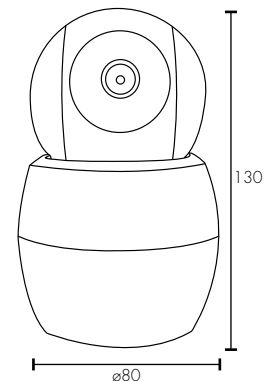

## TECHNICAL SPECIFICATIONS

<b>Camera type:</b>	Full High Definition, 2-megapixel
<b>Video resolution:</b>	1080P (1980 x 1080 pixels), 25fps
<b>Audio:</b>	Two-way audio
<b>Field of view:</b>	110 degree wide viewing angle
<b>Pan &amp; Tilt:</b>	355 degree pan rotation, 140 degree tilt
<b>Motion detection:</b>	Advanced PIR motion sensing
<b>PIR distance:</b>	Up to 4m
<b>Night vision:</b>	10 x infrared LED's
<b>Night vision distance:</b>	Up to 5m
<b>Ingress protection:</b>	IP20 rated (Indoor only)
<b>Memory:</b>	Micro SD card slot (128GB max, not included), rolling
<b>Power source:</b>	1 x USB to mini-USB cable and 240V adapter
<b>Supported power:</b>	DC5.0V / 2100mA
<b>LED Indicator:</b>	Blue (when motion is detected)
<b>Operating temperature:</b>	-10°C to 50°C
<b>Warranty:</b>	1 year replacement
<b>WiFi Info:</b>	IEEE802.11b/g/n, 2.4GHz Mac Encryption; WEP/WAPI/TKIP/AES
<b>Device Requirements:</b>	iOS 8.0 or higher, Android 4.1 or higher

## INSTALLATION

Do-it-Yourself installation

	MODEL	COLOUR	DESCRIPTION	BOX SIZE	GROSS WEIGHT	BOX QTY	BARCODE/TUN
<b>RETAIL BOX</b>	20801/05	White	Smart WiFi Swift Pan & Tilt Camera	W93 x H160 x D93 mm	0.20 kg	1 pc	 9 312641 208013 >
<b>OUTER CTN</b>	20801/05	White	Smart WiFi Swift Pan & Tilt Camera		11.0 kg	50 pc	 19312641208010