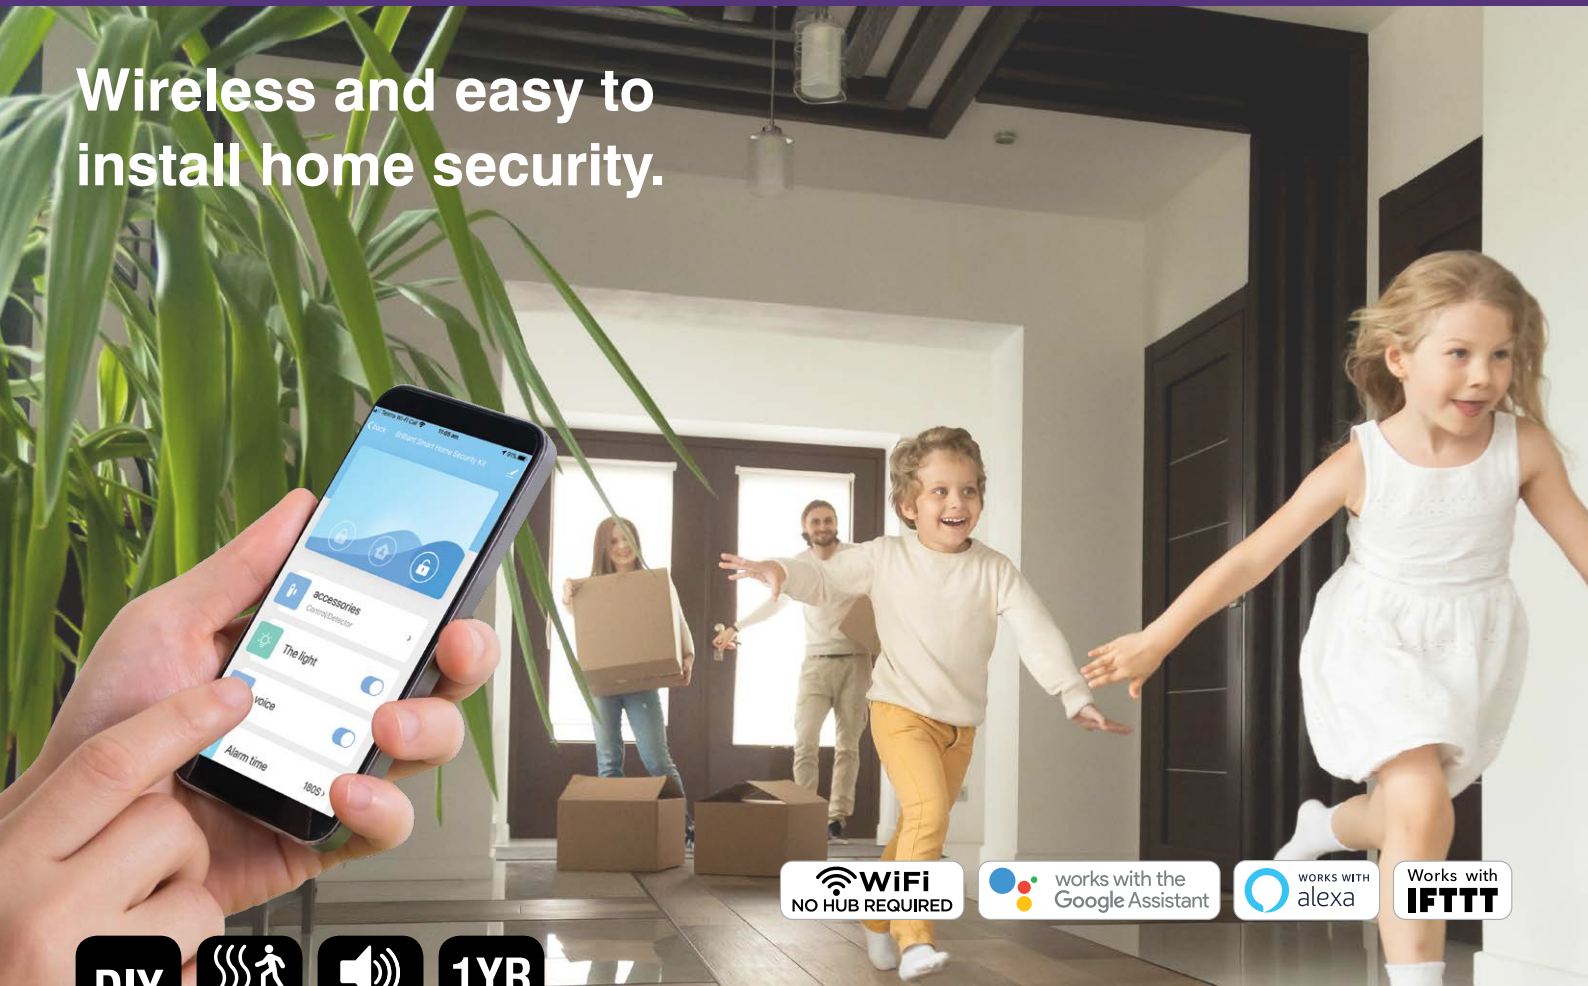

SMART WiFi HOME SECURITY KIT

Wireless and easy to install home security.

A 'Starter' package for any house, apartment, office or caravan. It connects easily with your existing WiFi network allowing you to monitor your home from anywhere.

- Expandable to manage up to 24 sensors/detectors and 8 remote controls
- Wireless, easy to install and portable which is ideal for renters
- Sensors and remotes communicate via radio frequency (433MHz)
- 3 Alarm Modes
 - Arm: Alarm with sound & light flash
 - Home: Alarm with light flash
 - Disarm: Only SOS alarm available
- Tamper-resistant
- SOS/Panic alert to either sound siren or make an emergency call
- Maintains a local monitor and alert when your WiFi is down
- PIR Sensor can detect movement up to 8 metres on a 100 degree scan angle
- Compatible with BrilliantSmart devices via automation & IFTTT
- Kit includes 1x Smart Siren & WiFi Gateway with power adaptor, 1x Magnetic Door/Window sensor, 1x PIR Sensor, 1x Doorbell, 1x Remote

APPLICATIONS

- Monitor access points of your property to deter intruders.
- Create in app automation, so lights come on based on certain behaviour, ie: when movement is detected via a sensor, the lights turn on automatically