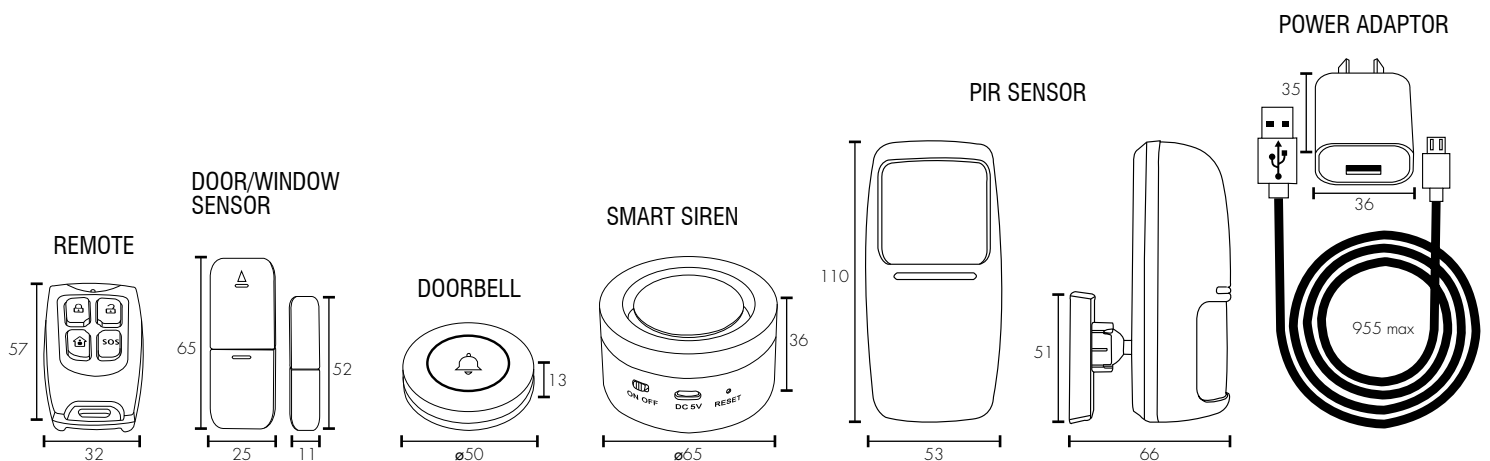

SMART WiFi HOME SECURITY KIT

TECHNICAL SPECIFICATIONS

Operating voltage:	240V / 50Hz
Operation Modes:	Arm / Home / Disarm
Siren Volume:	Low / Med / High
Time Setting:	5 ~ 180 seconds
Motion detection:	Advanced PIR motion sensing
PIR range:	8m x 100 degrees (Adjustable)
PIR sensitivity:	Auto only
Power source:	Siren: Built-in rechargeable battery 300mAh Doorbell: CR2032 3V (included) PIR Sensor: 9V (included) Door/Window Sensor: 23A 12V (included) Remote: CR2032 3V (included)
Supported power:	Micro USB power port 5V DC 2A
Construction:	Durable ABS with Polycarbonate
Operating temperature:	10°C to 35°C
Warranty:	1 year replacement
WiFi Info:	IEEE802.11b/g/n, 2.4GHz Mac Encryption; WEP/WAPI/TKIP/AES
Radio Frequency Info:	RF 433MHz
Device Requirements:	iOS 8.0 or higher, Android 4.1 or higher
Standards:	AS/NZS 62368.1 AS/NZS 4268 AS/NZS CISPR 32

INSTALLATION

Do-it-Yourself installation (battery operation)

	MODEL	COLOUR	DESCRIPTION	BOX SIZE	GROSS WEIGHT	BOX QTY	BARCODE/TUN
RETAIL BOX	21518	White	Smart WiFi Home Security Kit	W192 x H78 x D138 mm		1 pc	 9 312641 215189 >
OUTER CTN	21518	White	Smart WiFi Home Security Kit				 19312641215186