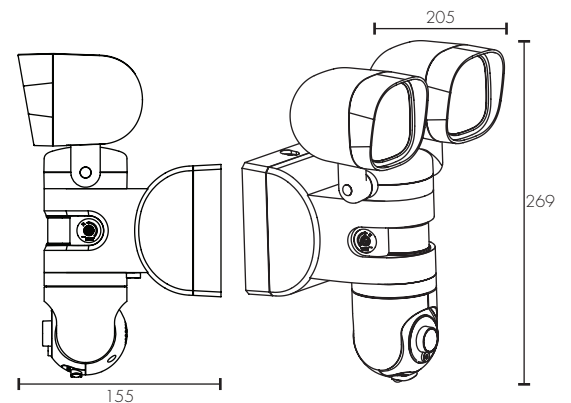

## TECHNICAL SPECIFICATIONS

<b>Operating voltage:</b>	240V / 50Hz
<b>Class:</b>	Class II (2)
<b>Wattage:</b>	2 x 9W (18W Total)
<b>Lumens:</b>	1000 Total Lumens
<b>Light Temperature:</b>	6500°K (Daylight)
<b>Beam angle:</b>	120 degrees
<b>Colour rendering index:</b>	> 80
<b>Video resolution:</b>	1080P (1980 x 1080 pixels), 24fps
<b>Field of view:</b>	150 degree wide viewing angle
<b>Pan &amp; Tilt:</b>	355 degree pan rotation, 90 degree tilt
<b>Motion detection:</b>	Advanced PIR motion sensing
<b>Operation Modes:</b>	Auto only
<b>PIR sensitivity:</b>	Auto only
<b>PIR range:</b>	10m x 150 degrees
<b>Night vision distance:</b>	Up to 5m
<b>Light time on:</b>	5 sec to 10 min
<b>Lux sensitivity:</b>	0 to 2000Lx
<b>Construction:</b>	Durable ABS with Polycarbonate
<b>Ingress protection:</b>	IP44 rated (Indoor & under cover outdoor)
<b>Memory:</b>	Micro SD card slot (128GB max, not included), rolling
<b>Operating temperature:</b>	+5°C to 40°C
<b>Warranty:</b>	2 year replacement
<b>WiFi Info:</b>	IEEE802.11b/g/n, 2.4GHz Mac Encryption; WEP/WAPI/TKIP/AES
<b>Device Requirements:</b>	iOS 8.0 or higher, Android 4.1 or higher
<b>Standards:</b>	AS/NZS 60598.1 AS/NZS 60598.2.5 IEC 62031 AS/NZS 61347.2.13

## INSTALLATION

Must be installed by a licensed electrician

	MODEL	COLOUR	DESCRIPTION	BOX SIZE	GROSS WEIGHT	BOX QTY	BARCODE/TUN
<b>RETAIL BOX</b>	20762/06	Black	Smart WiFi Beamer Security Camera	W360 x H205 x D260 mm	0.85 kg	1 pc	 9 312641 207627 >
<b>OUTER CTN</b>	20762/06	Black	Smart WiFi Beamer Security Camera				 19312641207624